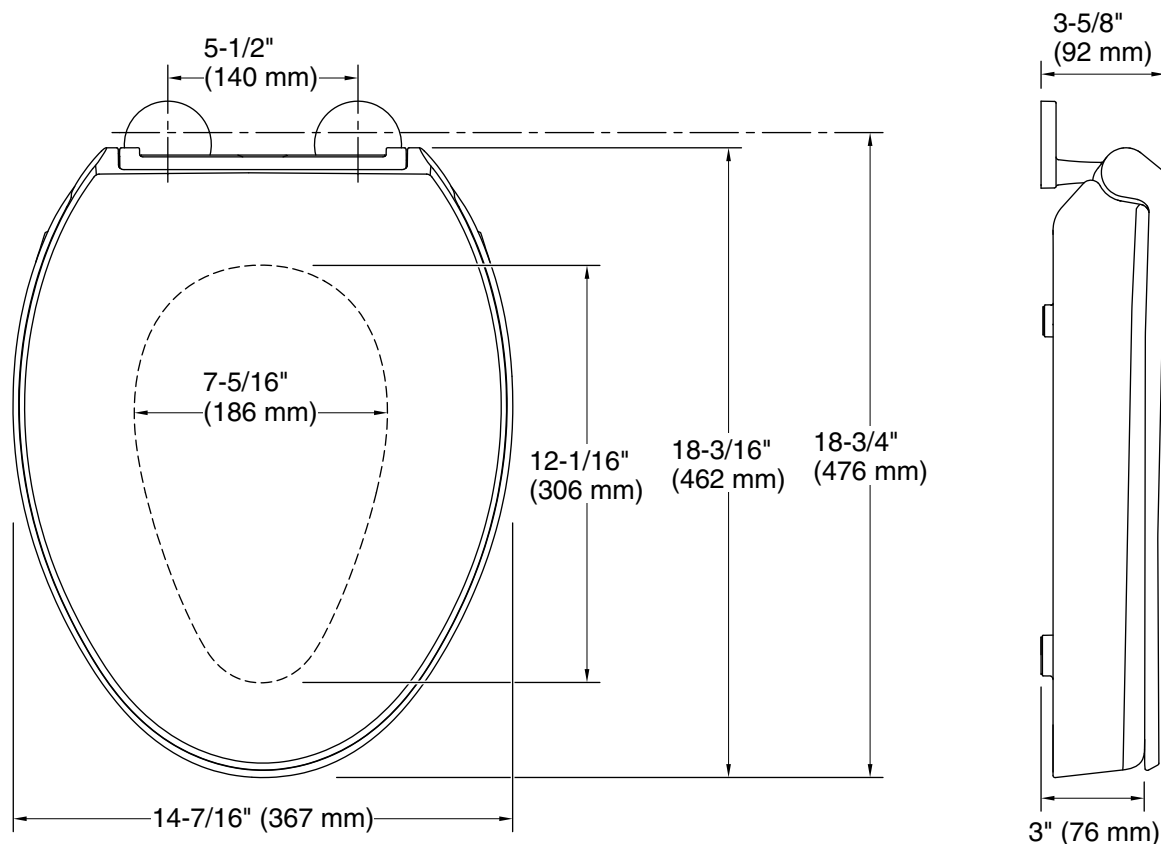

Hyten™ Elevated Quiet-Close™

Elongated toilet seat
K-25875

Features

- 3" (76 mm) raised seating surface provides a more comfortable height for those with limited mobility.
- Eye-pleasing design mimics a conventional toilet seat, with no unattractive riser to detract from your bathroom decor.
- Elongated closed-front seat.
- Contoured seat for user comfort.
- Grip-Tight installation hardware makes it easy to fasten the seat – everything is done from above the bowl.
- Quick-Release™ functionality allows seat to be removed easily from toilet for convenient cleaning.
- Grip-Tight bumpers hold seat firmly in place.
- Quiet-Close™ elongated seat closes quietly.

See website for detailed warranty information.

Hyten™ Elevated Quiet-Close™

Elongated toilet seat

K-25875

Technical Information

All product dimensions are nominal.

Seat shape type: Elongated
Seat front type: Closed-front
Seat-mounting holes: 5-1/2" (140 mm)