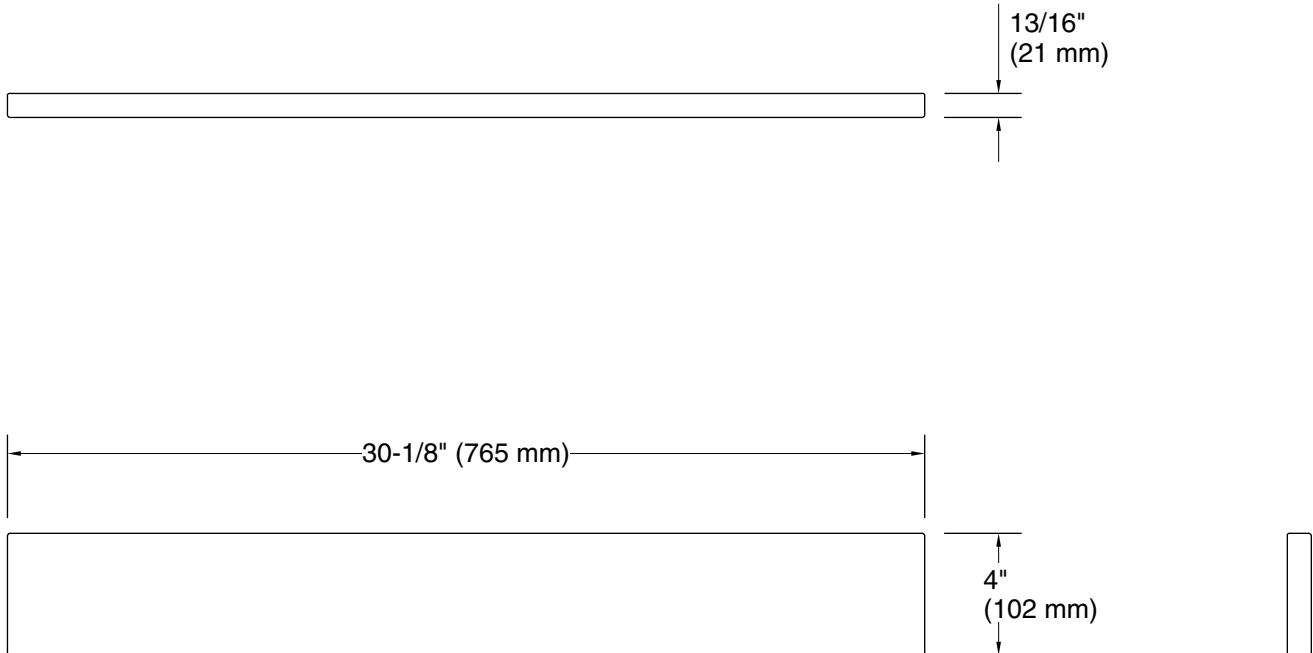

4" x 30" quartz backsplash
K-25815

Features

- Quartz backsplash adds beauty and long-lasting durability to bathroom vanity.
- For use with KOHLER 30" vanity sets.
- Includes one panel.
- Optional 18" side splash available (K-25819, sold separately).

Codes/Standards

None Applicable

KOHLER® One-Year Limited Warranty

See website for detailed warranty information.

4" x 30" quartz backsplash
K-25815

Technical Information

All product dimensions are nominal.

Material: Quartz