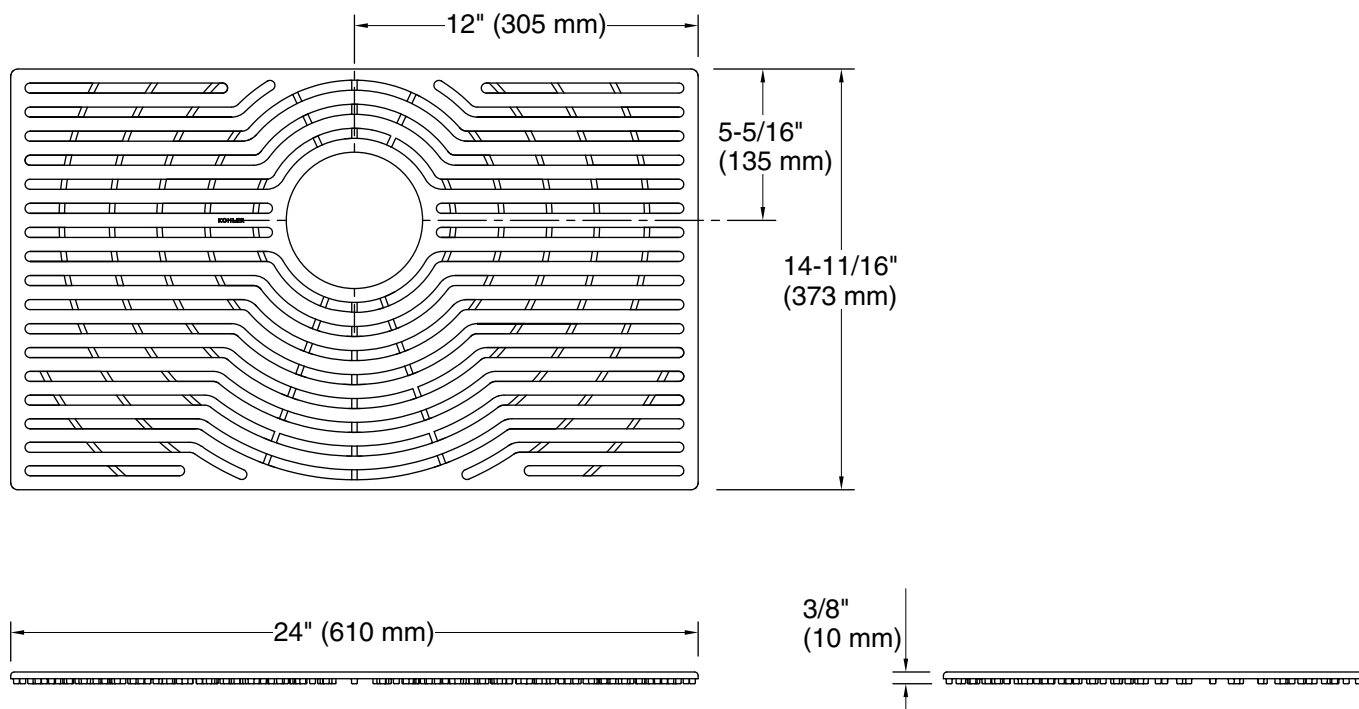

Color	Code	Description
-------	------	-------------

	ASH	Ash Grey
---	-----	----------

Technical Information

All product dimensions are nominal.

Material: Silicone