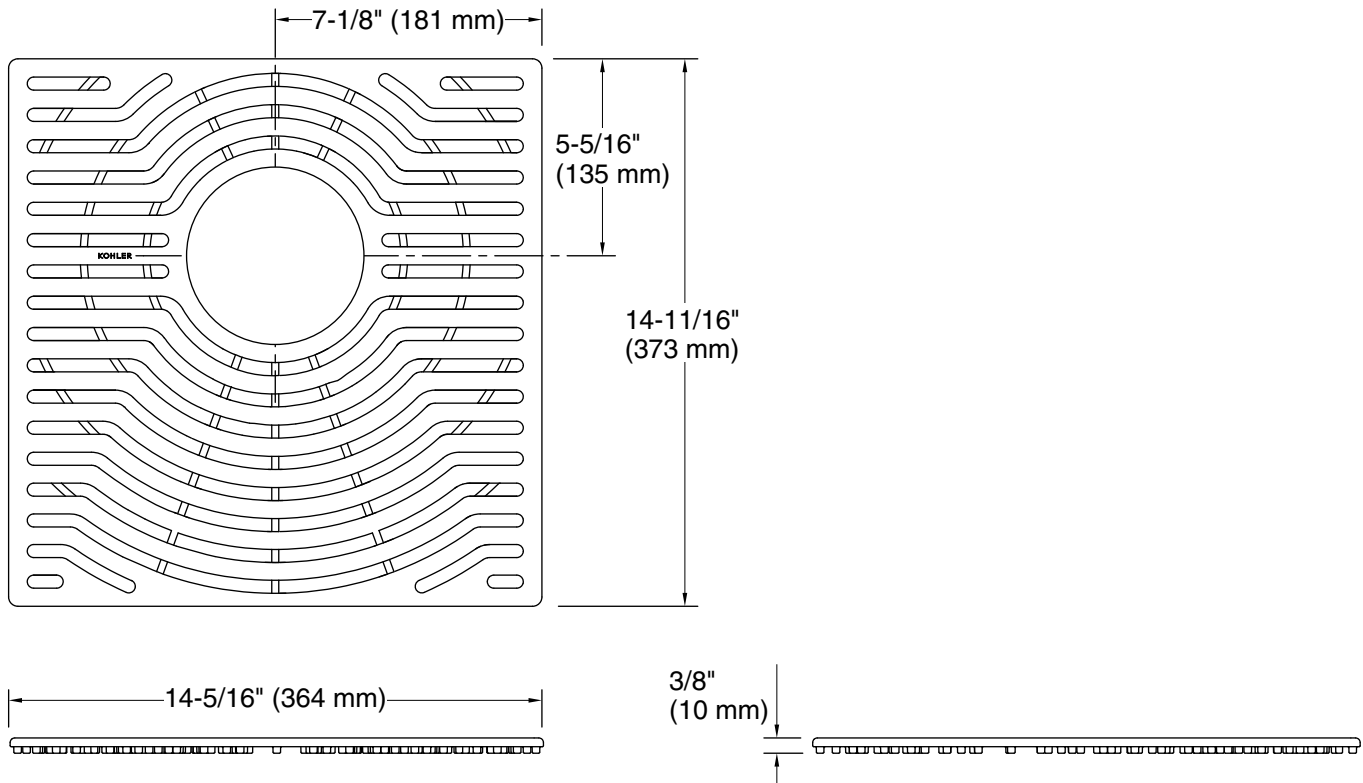

Color	Code	Description
-------	------	-------------

	ASH	Ash Grey
---	-----	----------

Technical Information

All product dimensions are nominal.

Material: Silicone