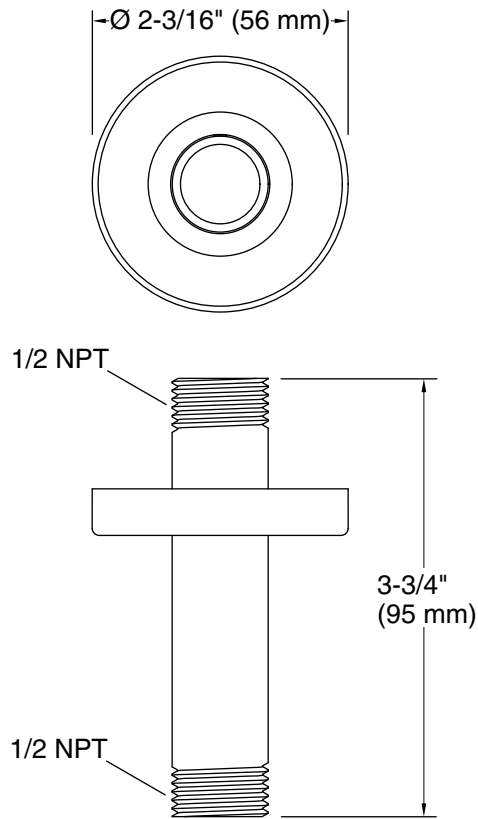

### Features

- Compatible only with single-function rainheads
- 3" (76 mm) straight shower arm

### Installation

- 1/2 -14 NPT connection
- Ceiling-mount

**Technical Information**

All product dimensions are nominal.