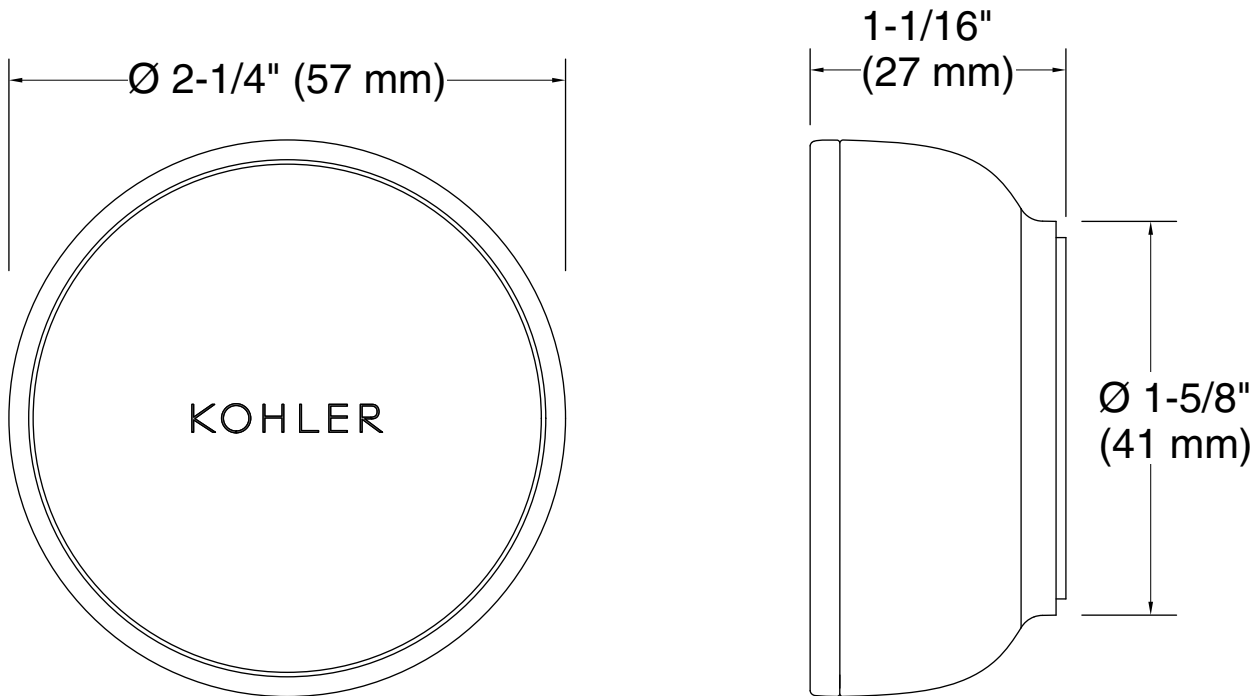

Technical Information

All product dimensions are nominal.

Power source: Battery - DC, included

Drain included: No

Bluetooth® range: 33 ft (10.1 m)

Bluetooth® version: 5