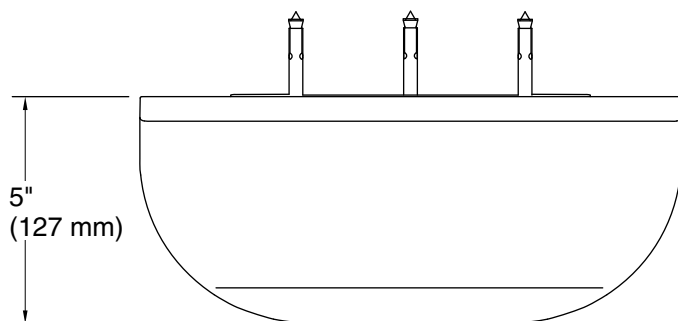

Features

- Shaving ledge/footrest for added comfort
- 5" x 11¾" x 3¼" (127 x 300 x 83 mm) angled half-moon ledge with rim
- Coordinates with other products in the Statement collection
- Lightly textured surface prevents foot slipping
- Includes installation hardware

Technical Information

All product dimensions are nominal.

Material: Plastic, Zinc, Stainless Steel