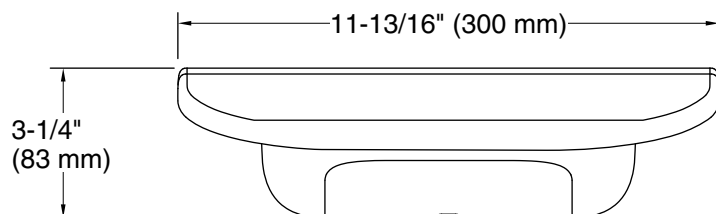

Features

- Shaving ledge/footrest for added comfort
- 5" x 11¾" x 3¼" (127 x 300 x 83 mm) angled half-moon ledge with rim
- Coordinates with other products in the Statement collection
- Lightly textured surface prevents foot slipping
- Includes installation hardware

Technical Information

All product dimensions are nominal.

Material: Plastic, Zinc, Stainless Steel