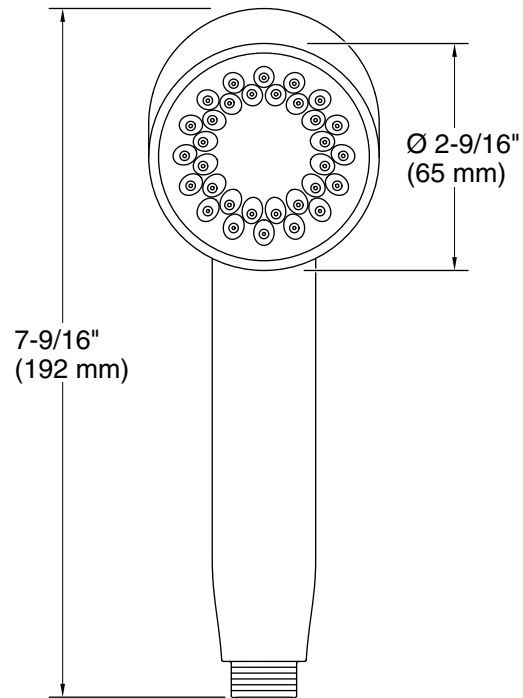

Features

- Single-function handshower delivers a full, consistent spray, regardless of water pressure
- Infinity provides three spray experiences in one: strong-rinsing (top), massaging (middle), and broad coverage (lower)
- MasterClean™ sprayface features an easy-to-clean surface that withstands mineral buildup
- Optimized sprayface for maximum performance
- 2.5 gpm (9.5 lpm) maximum flow rate at 45 psi (3.1 bar)

Material

- Premium material construction for durability and reliability
- KOHLER finishes resist corrosion and tarnishing

Installation

- 1/2 -14 NPT connection
- Requires shower hose (sold separately)
- Bracket or slidebar required for wall-mount installation
- Deck-mount holder required for deck-mount installation

Recommended Products/Accessories

- K-9514 60" Shower Hose
- K-8593 72" Shower Hose
- K-26309 Wall-mount handshower holder
- K-26310 Wall-mount handshower holder with supply elbow and check valve
- K-26312 32-1/8" slidebar
- K-26313 40" slidebar
- K-26314 31-1/2" deluxe slidebar with integrated water supply
- K-23723 Faucet cleaner

Color	Code	Description
	CP	Polished Chrome
	BN	Vibrant® Brushed Nickel
	BL	Matte Black
	2MB	Vibrant® Brushed Moderne Brass
	TT	Vibrant Titanium

Technical Information

All product dimensions are nominal.

Handshower: