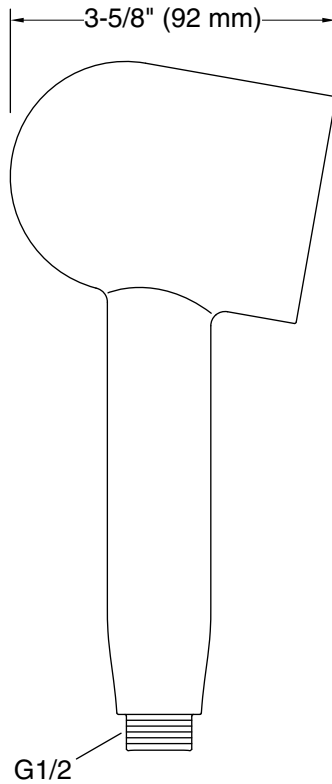

Features

- Single-function handshower delivers a full, consistent spray, regardless of water pressure
- Infinity provides three spray experiences in one: strong-rinsing (top), massaging (middle), and broad coverage (lower)
- MasterClean™ sprayface features an easy-to-clean surface that withstands mineral buildup
- Optimized sprayface for maximum performance
- 2.5 gpm (9.5 lpm) maximum flow rate at 45 psi (3.1 bar)

Material

- Premium material construction for durability and reliability
- KOHLER finishes resist corrosion and tarnishing

Installation

- 1/2 -14 NPT connection
- Requires shower hose (sold separately)
- Bracket or slidebar required for wall-mount installation
- Deck-mount holder required for deck-mount installation

Recommended Products/Accessories

- K-9514 60" Shower Hose
- K-8593 72" Shower Hose
- K-26309 Wall-mount handshower holder
- K-26310 Wall-mount handshower holder with supply elbow and check valve
- K-26312 32-1/8" slidebar
- K-26313 40" slidebar
- K-26314 31-1/2" deluxe slidebar with integrated water supply
- K-23723 Faucet cleaner

Color	Code	Description
	CP	Polished Chrome
	BN	Vibrant® Brushed Nickel
	BL	Matte Black
	2MB	Vibrant® Brushed Moderne Brass
	TT	Vibrant Titanium

Technical Information

All product dimensions are nominal.

Handshower: