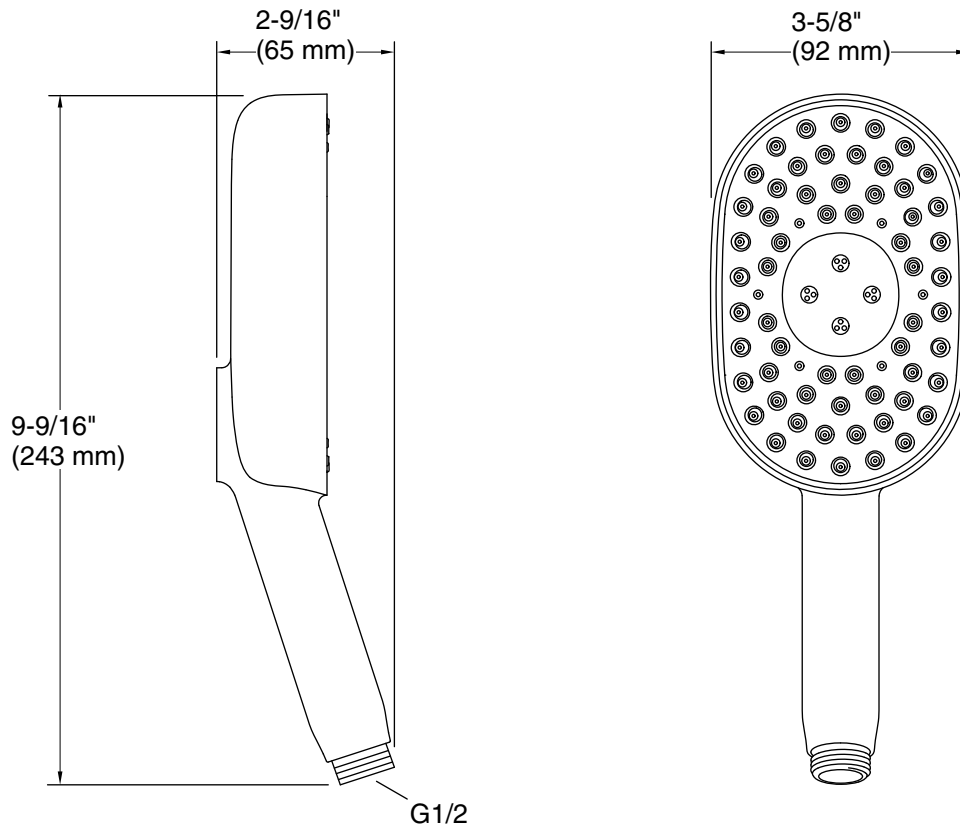

Installation

- G 1/2 inlet connection
- Requires shower hose (sold separately)
- Bracket or slidebar required for wall-mount installation
- Deck-mount holder required for deck-mount installation

Water Conservation & Rebates

- This product can help a building earn Water Efficiency points in LEED® Green Building Rating System

Recommended Products/Accessories

- K-23723 Faucet cleaner
- K-8593 72" Shower Hose
- K-9514 60" Shower Hose
- K-26309 Wall-mount handshower holder
- K-26310 Wall-mount handshower holder with supply elbow and check valve
- K-26312 32-1/8" slidebar
- K-26313 40" slidebar
- K-26314 31-1/2" deluxe slidebar with integrated water supply

Technical Information

All product dimensions are nominal.

Handshower:

Rated maximum flow: 1.75 gal/min (6.6 l/min)
Pressure: 80 psi (5.5 bar)