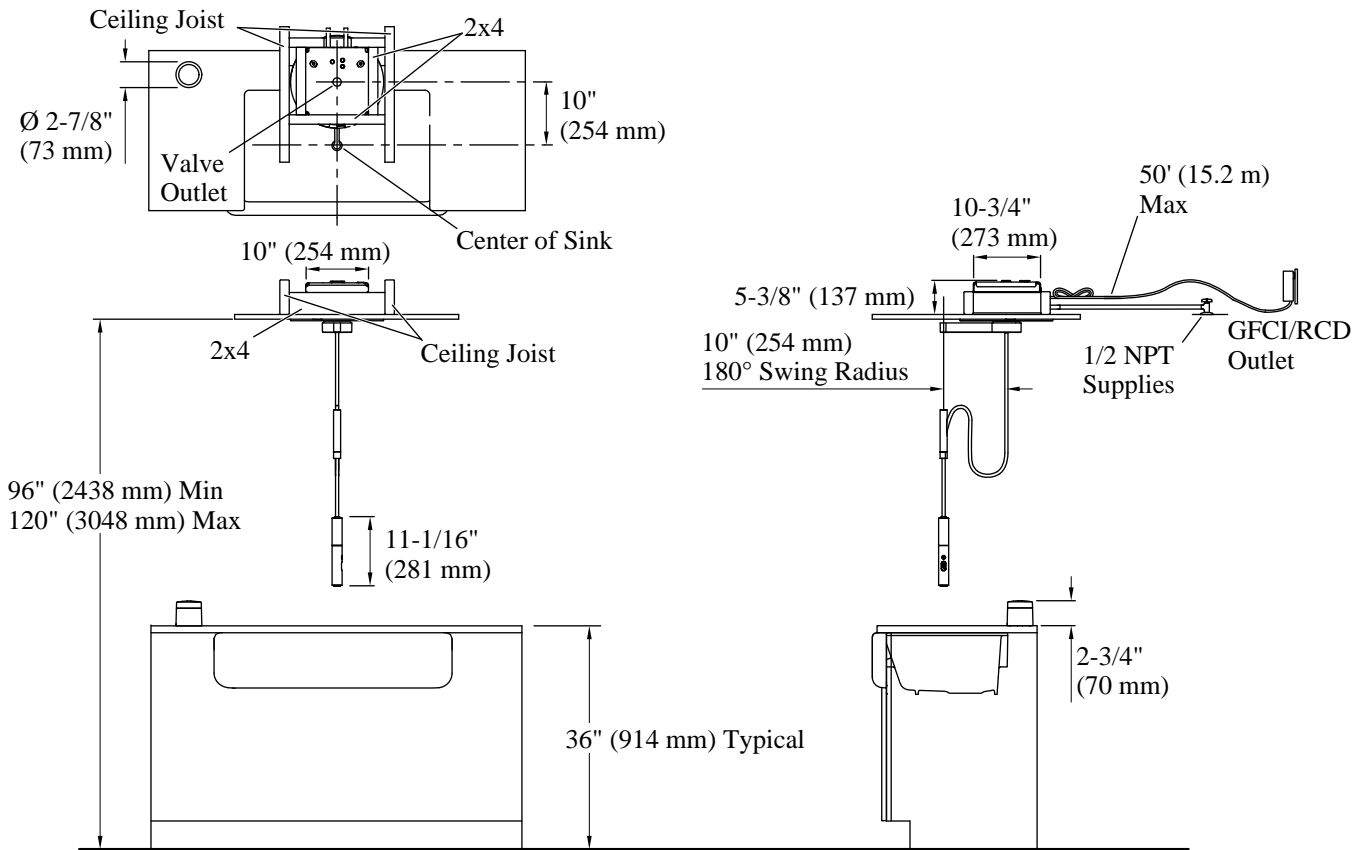

Technical Information

All product dimensions are nominal.

Power source: Plug - AC, included

Notes

Install this product according to the installation instructions.

This faucet should not be installed in a location where there is a vaulted ceiling.