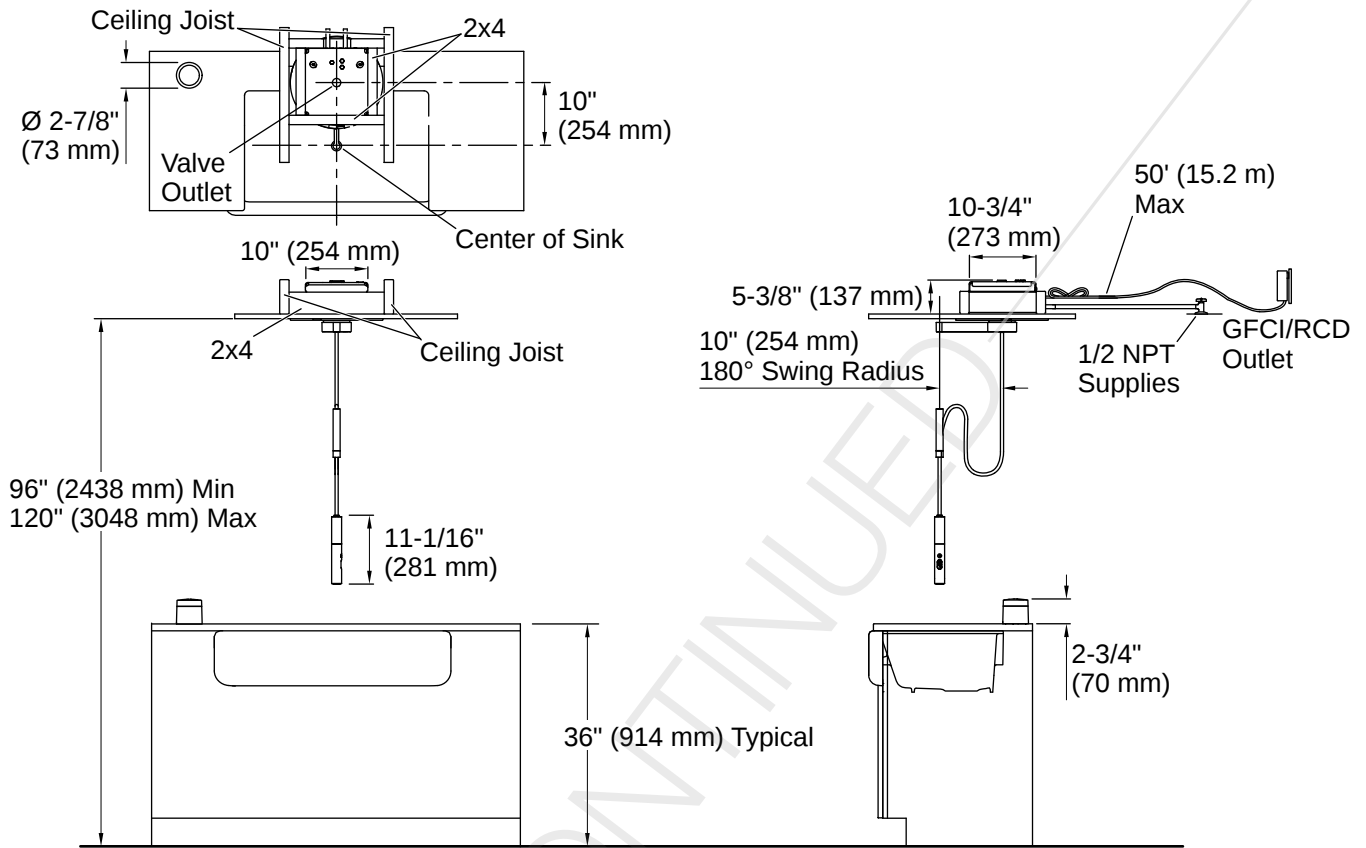

## Installation

- Unit must be installed parallel to existing ceiling joists for structural integrity
- Requires zero-pitch ceiling for faucet assembly
- Recommended ceiling height of 8 -10' ( 2.4 - 3.1 m) for optimal user experience
- Requires placement within 26' (8 m) of faucet assembly