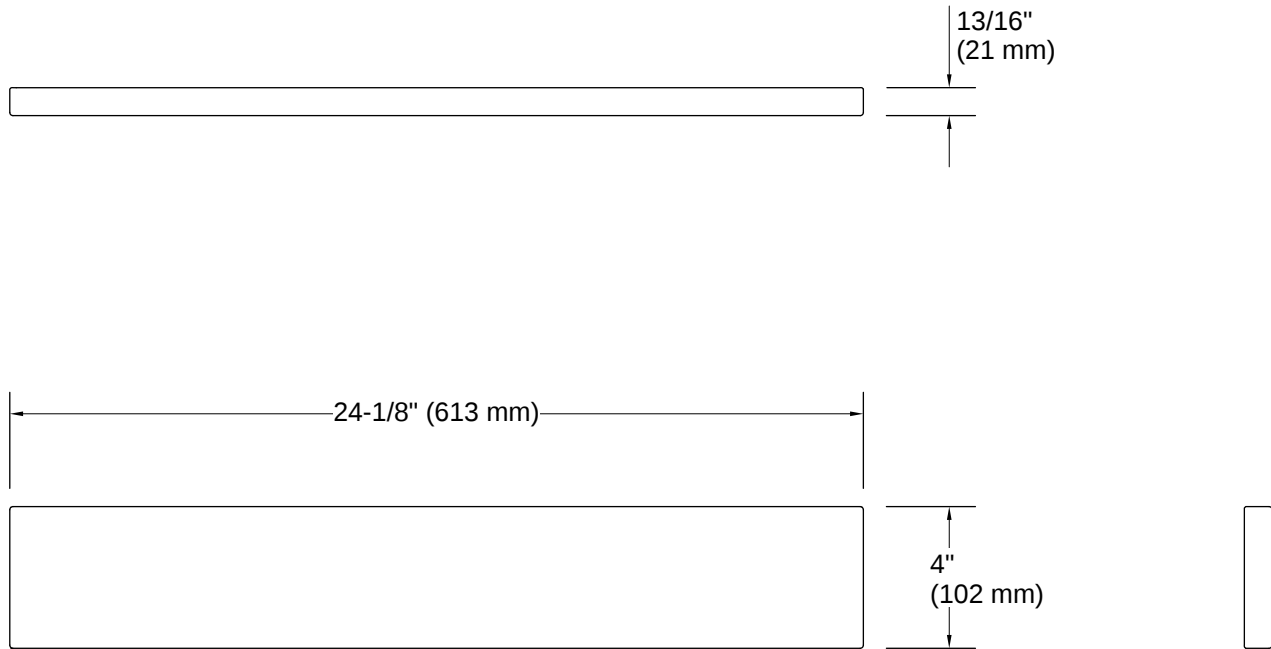

Installation Notes

Install this product according to the installation instructions.