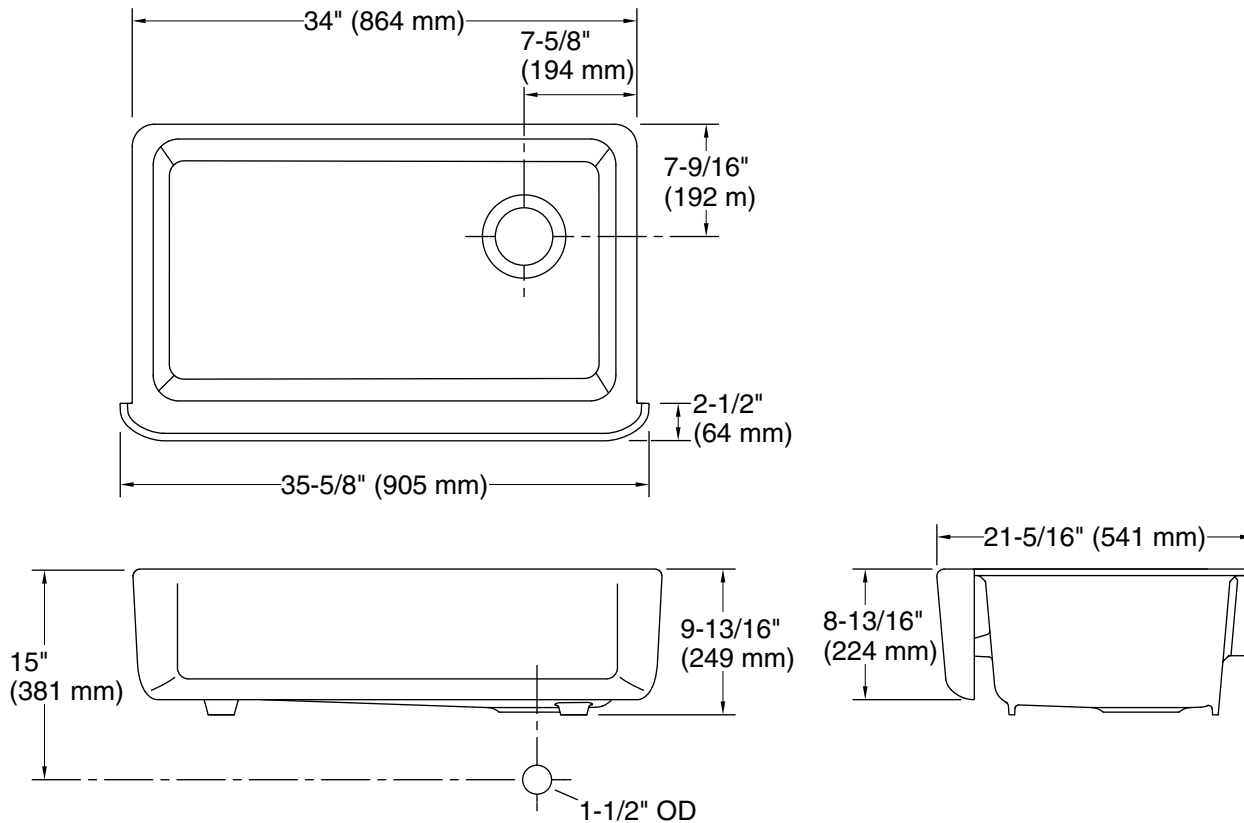

Features

- Fits minimum 36" (914 mm) apron sink base cabinet.
- Single large bowl.
- 9" (229 mm) depth provides generous workspace.
- Self-Trimming® apron overlaps cabinet face for easy installation and beautiful results.
- Basin slopes toward drain to minimize water pooling.
- Offset drain increases workspace in the sink and storage space underneath.
- No faucet holes; requires wall- or counter-mount faucet.
- Integrated knife holder provides a convenient spot to dry or place your kitchen knives during food preparation.
- Custom-designed grated rack rests on sink bevel and functions as a drying rack or convenient shelf for rinsing and defrosting.
- Handcrafted walnut cutting board locks securely into rack for effortless cutting and chopping of ingredients.
- Box includes: Sink, walnut cutting board, knife holder, drying rack, cutout template, installation hardware.
- Sink strainer sold separately.

Material

- KOHLER® enameled cast iron.
- Acid-resistant enamel finish.

Installation

- For 36" (914 mm) apron-front cabinetry.
- Undermount.

Recommended Products/Accessories

- K-8801 Sink drain and strainer with tailpiece
- K-8799 Sink drain and strainer basket
- K-23726 Drain treatment
- K-23725 Cast iron cleaner
- K-6239 Colander with Cutting Board
- K-6255 Right-Bowl Sink Rack
- K-6237 Left-Bowl Sink Rack

See website for detailed warranty information.

Technical Information

All product dimensions are nominal.

| | |
|--------------------------|--|
| Bowl configuration: | Single |
| Installation: | Undermount |
| Min. base cabinet width: | 36" (914 mm) |
| Bowl area (Only): | Length: 30-1/4" (769 mm) Width: 15-13/16" (402 mm) Bowl depth: 9" (229 mm) Water depth: 9" (229 mm) |
| Drain hole: | 3-7/8" (98 mm) |
| Template: | Undermount, 1398641-7, required, included Cabinet, 1157001, required, included |