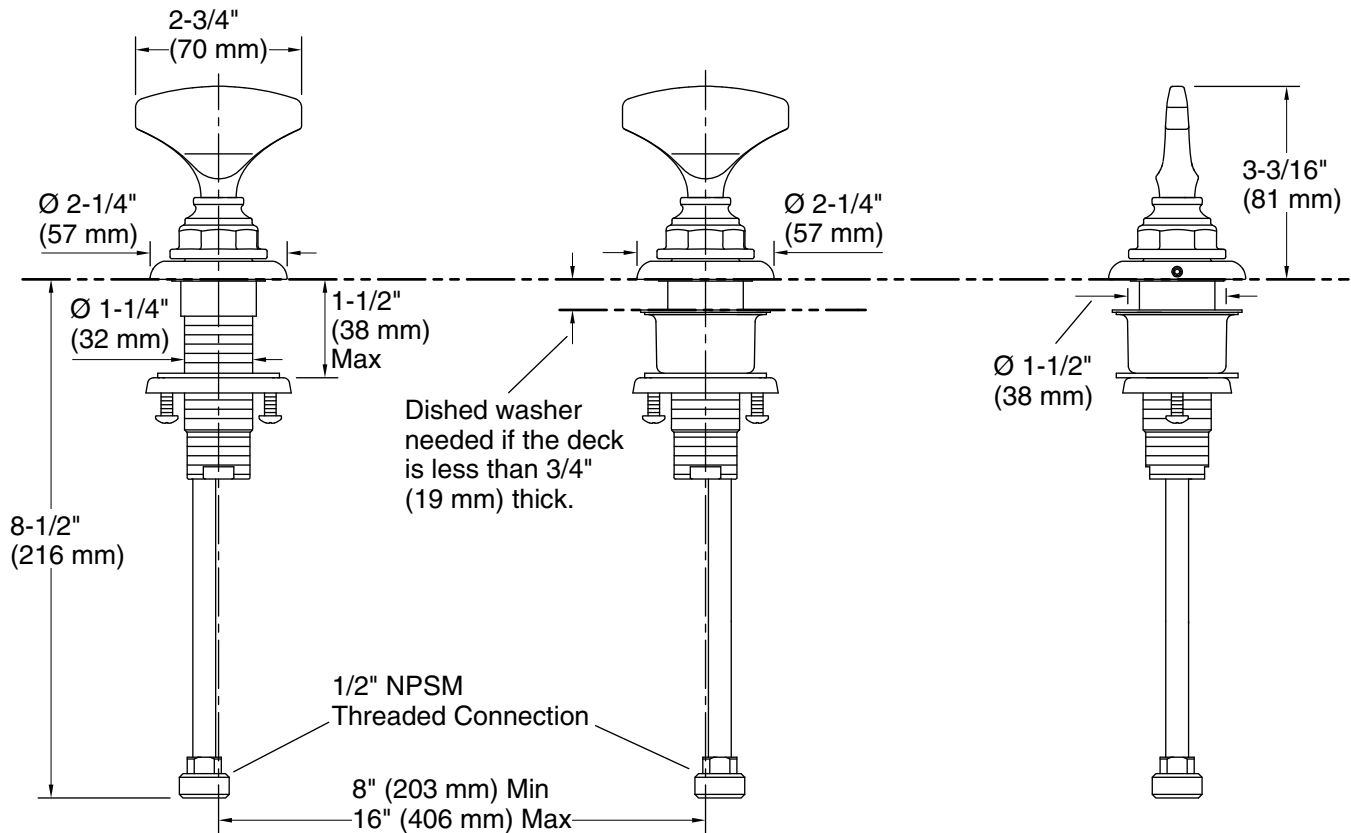

KOHLER Faucets Nero Marquina T-handle bathroom sink faucet handles
Artifacts®
K-98068-6NRO

Technical Information

All product dimensions are nominal.

Notes

Install this product according to the installation instructions.

ADA compliant when installed to the specific requirements of these regulations.