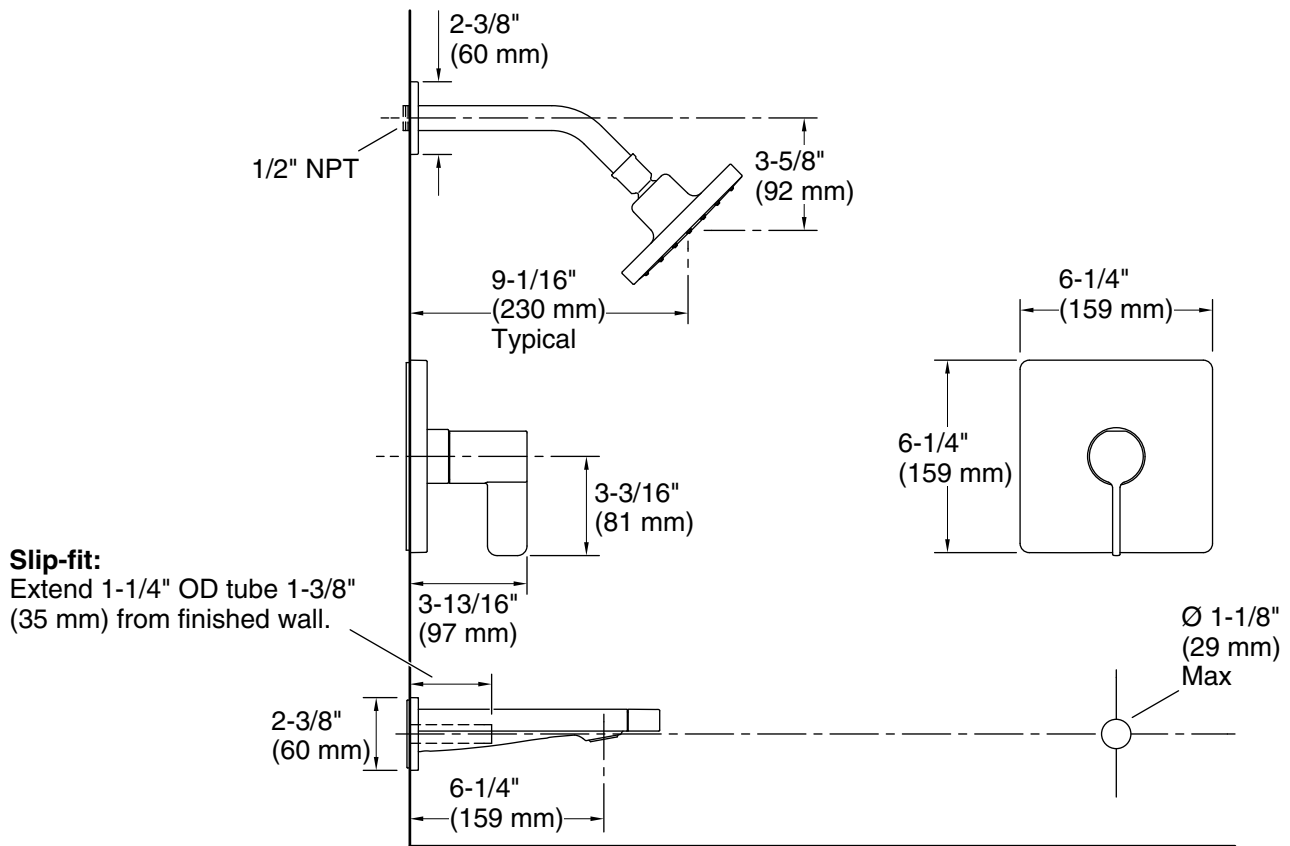

Technical Information

All product dimensions are nominal.

Drain included: No

Spout:

Spout reach: 6-1/4" (158 mm)

Showerhead/Body Spray:

Rated maximum flow: 1.75 gal/min (6.6 l/min)

Pressure: 45 psi (3.1 bar)

Notes

Install this product according to the installation instructions.