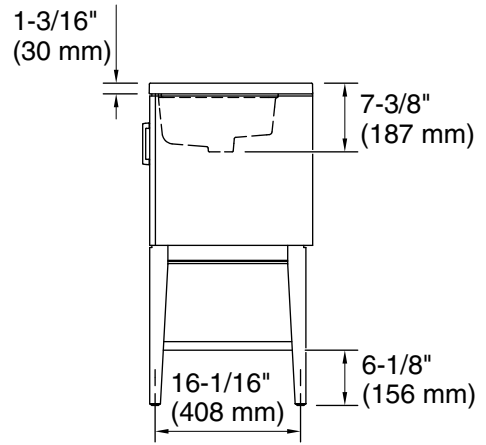

### Features

- Two full-extension 12¾" (325 mm) drawers with soft-close side-mount slides.
- Three-way adjustable soft-close door hinges with 100° opening capability for easy cabinet access.
- 18" (457 mm) cabinet interior provides ample storage space.
- Finish-matched cabinet interior offers generous clearance for plumbing.
- Quartz vanity top adds beauty and long-lasting durability.
- Customize your storage with optional accessories such as floor liners, drawer organizers, and perfectly sized containers (sold separately).
- Coordinates with K-33584 upgraded hardware finishes, K-25817 quartz backsplash, and K-25819 quartz side splash (sold separately).

### Technical Information

All product dimensions are nominal.