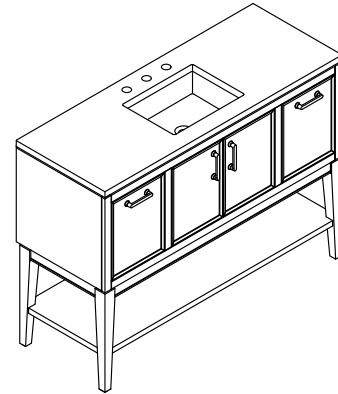

Features

- Two full-extension 12¾" (325 mm) drawers with soft-close side-mount slides.
- Three-way adjustable soft-close door hinges with 100° opening capability for easy cabinet access.
- 18" (457 mm) cabinet interior provides ample storage space.
- Finish-matched cabinet interior offers generous clearance for plumbing.
- Quartz vanity top adds beauty and long-lasting durability.
- Customize your storage with optional accessories such as floor liners, drawer organizers, and perfectly sized containers (sold separately).
- Coordinates with K-33584 upgraded hardware finishes, K-25817 quartz backsplash, and K-25819 quartz side splash (sold separately).

Material

- Solid wood and moisture-resistant MDF.
- Painted exterior.

Installation

- Can be installed with legs or wall-hung.
- Easy installation – no special tools required.
- Separate vanity top makes for simplified installation.

Recommended Products/Accessories

K-25817 4" x 48" quartz backsplash
K-25819 4" x 18" quartz side splash
K-33582-ASB 70" x 24" linen tower
K-33583-ASB 28" x 24" wall cabinet
K-33584 5" cabinet pull
K-33585
K-33586
K-33587
K-33588
K-27933
K-27936

Codes/Standards

ASME A112.19.2/CSA B45.1
EPA TSCA Title VI
CARB P2

KOHLER® One-Year Limited Warranty

See website for detailed warranty information.