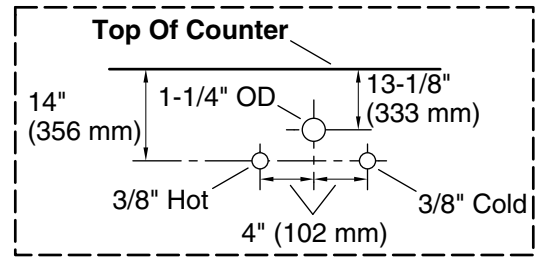

Features

- Two full-extension 12-3/4" (325 mm) drawers with soft-close side-mount slides
- Three-way adjustable slow-close door hinges for easy cabinet access
- 18" (457 mm) cabinet interior provides ample storage space
- Finish-matched cabinet interior offers generous clearance for plumbing
- Customize your storage with optional accessories such as floor liners, drawer organizers, and perfectly sized containers (sold separately)
- Coordinates with K-33550 upgraded hardware finishes, K-25816 quartz backsplash, and K-25819 quartz side splash (sold separately)

Color	Code	Description
-------	------	-------------

	0	White
	1WX	Grey Slate

Waste Pipe Location Information

Technical Information

All product dimensions are nominal.

Notes

Install this product according to the installation instructions.