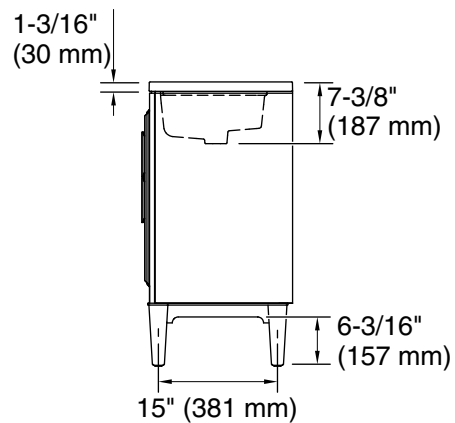

Features

- Two full-extension 12-3/4" (325 mm) drawers with soft-close side-mount slides
- Three-way adjustable slow-close door hinges for easy cabinet access
- 18" (457 mm) cabinet interior provides ample storage space
- Finish-matched cabinet interior offers generous clearance for plumbing
- Customize your storage with optional accessories such as floor liners, drawer organizers, and perfectly sized containers (sold separately)
- Coordinates with K-33550 upgraded hardware finishes, K-25816 quartz backsplash, and K-25819 quartz side splash (sold separately)

Color	Code	Description
-------	------	-------------

	0	White
	1WX	Grey Slate

Waste Pipe Location Information

Technical Information

All product dimensions are nominal.

Notes

Install this product according to the installation instructions.