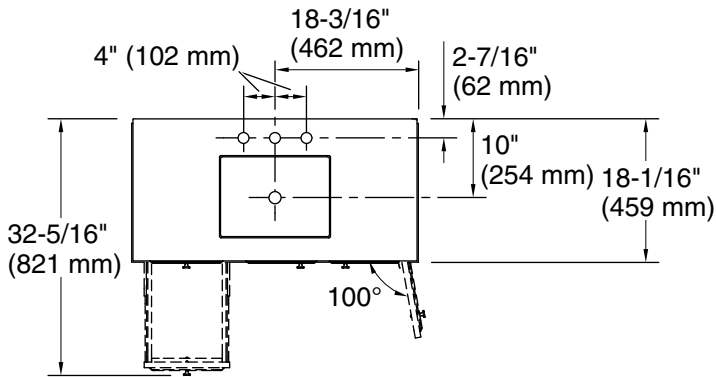

Features

- Two full-extension 12-3/4" (325 mm) drawers with soft-close side-mount slides
- Three-way adjustable slow-close door hinges for easy cabinet access
- 18" (457 mm) cabinet interior provides ample storage space
- Finish-matched cabinet interior offers generous clearance for plumbing
- Customize your storage with optional accessories such as floor liners, drawer organizers, and perfectly sized containers (sold separately)
- Coordinates with K-33550 upgraded hardware finishes, K-25816 quartz backsplash, and K-25819 quartz side splash (sold separately)

Color	Code	Description
-------	------	-------------

	0	White
	1WX	Grey Slate

Waste Pipe Location Information

Technical Information

All product dimensions are nominal.

Notes

Install this product according to the installation instructions.