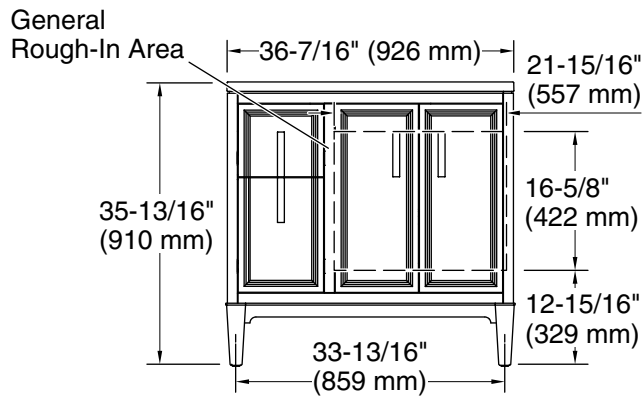

Features

- Two full-extension 12-3/4" (325 mm) drawers with soft-close side-mount slides
- Three-way adjustable slow-close door hinges for easy cabinet access
- 18" (457 mm) cabinet interior provides ample storage space
- Finish-matched cabinet interior offers generous clearance for plumbing
- Customize your storage with optional accessories such as floor liners, drawer organizers, and perfectly sized containers (sold separately)
- Coordinates with K-33550 upgraded hardware finishes, K-25816 quartz backsplash, and K-25819 quartz side splash (sold separately)

Color	Code	Description
-------	------	-------------

	0	White
	1WX	Grey Slate

Waste Pipe Location Information

Technical Information

All product dimensions are nominal.

Notes

Install this product according to the installation instructions.