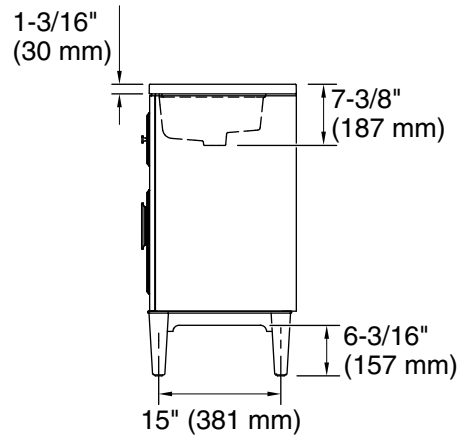

Features

- One full-extension 12-3/4" (325 mm) drawer with soft-close side-mount slides
- Three-way adjustable slow-close door hinges for easy cabinet access
- 18" (457 mm) cabinet interior provides ample storage space
- Finish-matched cabinet interior offers generous clearance for plumbing
- Customize your storage with optional accessories such as floor liners, drawer organizers, and perfectly sized containers (sold separately)
- Bianco Bella quartz vanity top adds beauty and long-lasting durability

Optional Products/Accessories

- K-25819 4" x 17.25" quartz side splash

Codes/Standards

ASME A112.19.2/CSA B45.1
EPA TSCA Title VI/CARB P2

KOHLER® One-Year Limited Warranty

See website for detailed warranty information.

Available Colors/Finishes

Color tiles intended for reference only.

Color	Code	Description
	0	White
	1WX	Grey Slate

Waste Pipe Location Information

Technical Information

All product dimensions are nominal.

Notes