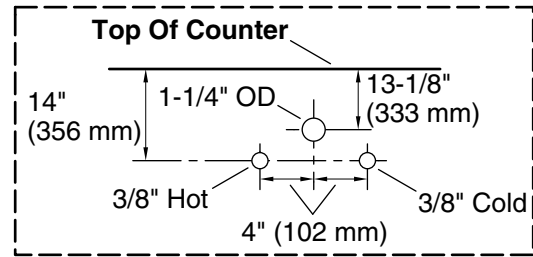

Optional Products/Accessories

- K-25819 4" x 17.25" quartz side splash

Codes/Standards

ASME A112.19.2/CSA B45.1
EPA TSCA Title VI/CARB P2

KOHLER® One-Year Limited Warranty

See website for detailed warranty information.

Available Colors/Finishes

Color tiles intended for reference only.

Color	Code	Description
	0	White
	1WX	Grey Slate

Waste Pipe Location Information

Technical Information

All product dimensions are nominal.

Notes