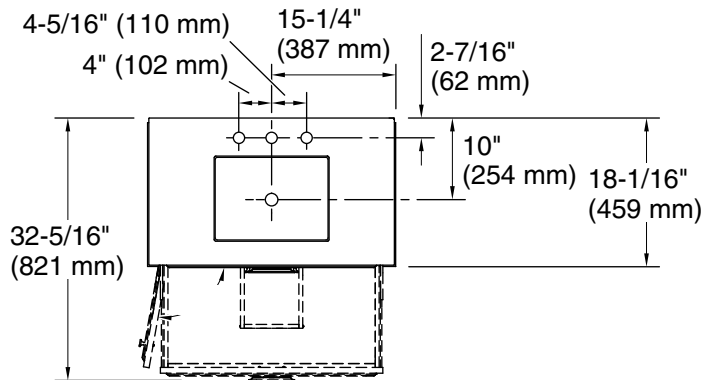

Available Colors/Finishes

Color tiles intended for reference only.

Color	Code	Description
	0	White
	1WX	Grey Slate

Waste Pipe Location Information

Technical Information

All product dimensions are nominal.

Notes