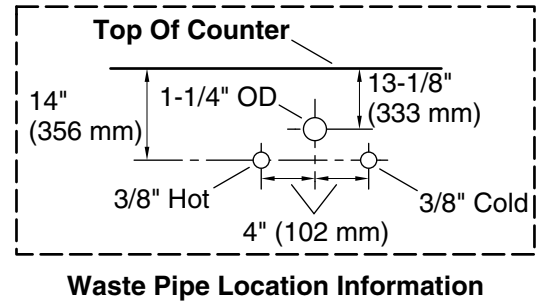

| Color | Code | Description |
|---|------|-------------|
|  | 0 | White |
|  | 1WX | Grey Slate |

Technical Information

All product dimensions are nominal.

Notes

Install this product according to the installation instructions.