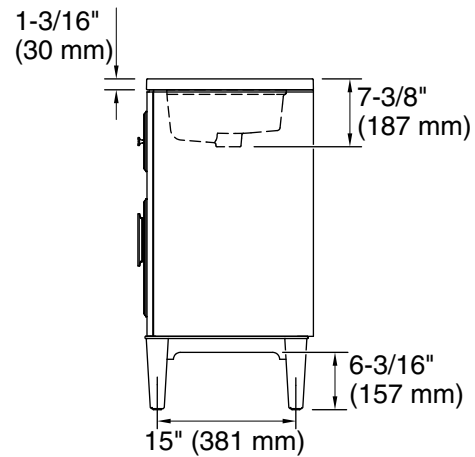

Features

- One full-extension 12-3/4" (325 mm) drawer with soft-close side-mount slides
- Three-way adjustable slow-close door hinges for easy cabinet access
- 18" (457 mm) cabinet interior provides ample storage space
- Finish-matched cabinet interior offers generous clearance for plumbing
- Customize your storage with optional accessories such as floor liners, drawer organizers, and perfectly sized containers (sold separately)
- Bianco Bella quartz vanity top adds beauty and long-lasting durability

| Color | Code | Description |
|---|------|-------------|
|  | 0 | White |
|  | 1WX | Grey Slate |

Technical Information

All product dimensions are nominal.

Notes

Install this product according to the installation instructions.