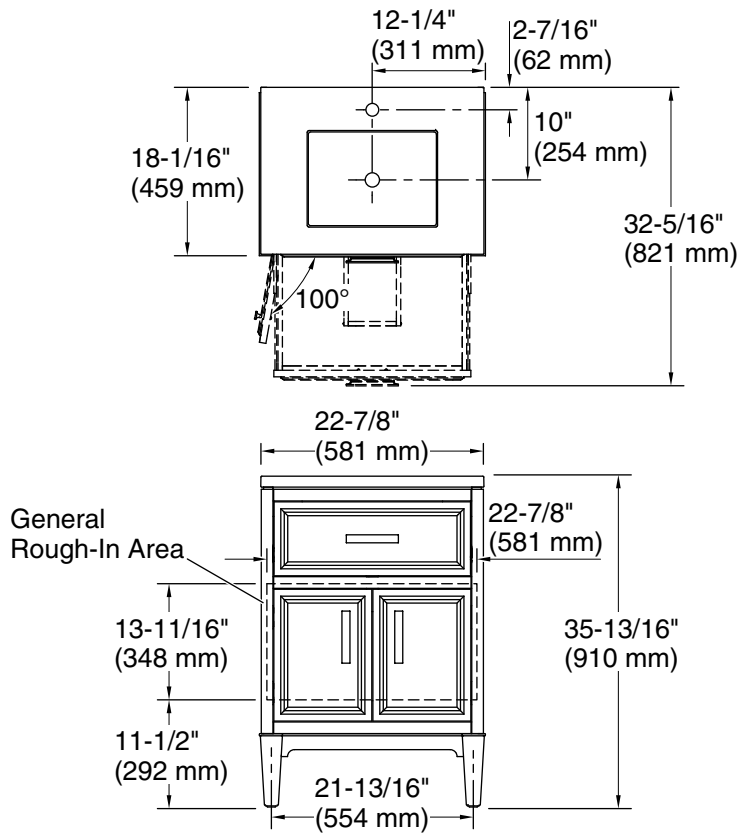

Features

- One full-extension 12-3/4" (325 mm) drawer with soft-close side-mount slides
- Three-way adjustable slow-close door hinges for easy cabinet access
- 18" (457 mm) cabinet interior provides ample storage space
- Finish-matched cabinet interior offers generous clearance for plumbing
- Customize your storage with optional accessories such as floor liners, drawer organizers, and perfectly sized containers (sold separately)
- Bianco Bella quartz vanity top adds beauty and long-lasting durability

| Color | Code | Description |
|---|------|-------------|
|  | 0 | White |
|  | 1WX | Grey Slate |

Technical Information

All product dimensions are nominal.

Notes

Install this product according to the installation instructions.