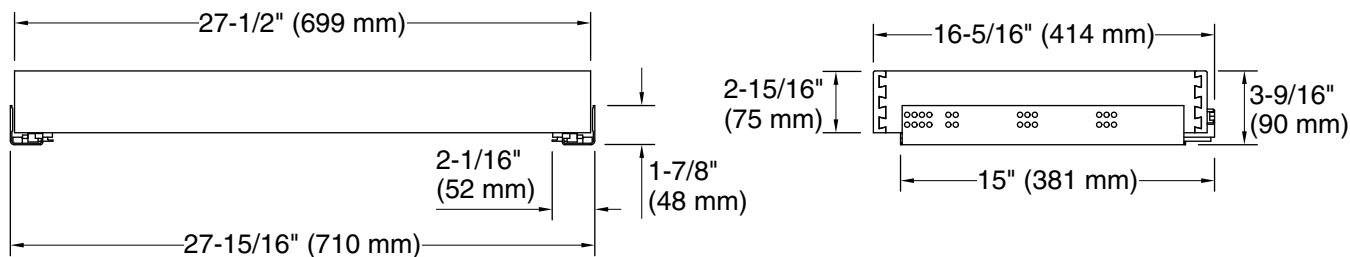

Harken™
Roll-out tray for 60" vanity
K-99680-SH19

Features

- Coordinates with Harken vanity cabinets and hardware to complete your bathroom.
- Full-extension 21" (533 mm) depth tray with slow-close undermount slides for smooth opening.

Available Colors/Finishes

Color tiles intended for reference only.

Color Code Description

	1WR	Oxford Maple
---	-----	--------------

Technical Information

All product dimensions are nominal.

Material: Wood

Notes