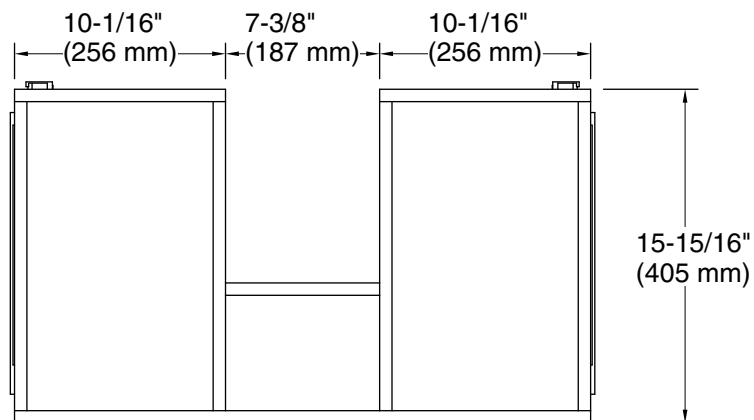

Harken™
Roll-out tray for 60" vanity
K-99680-SH19

Features

- Coordinates with Harken vanity cabinets and hardware to complete your bathroom.
- Full-extension 21" (533 mm) depth tray with slow-close undermount slides for smooth opening.

Available Colors/Finishes

Color tiles intended for reference only.

Color Code Description

	1WR	Oxford Maple
---	-----	--------------

Technical Information

All product dimensions are nominal.

Material: Wood

Notes