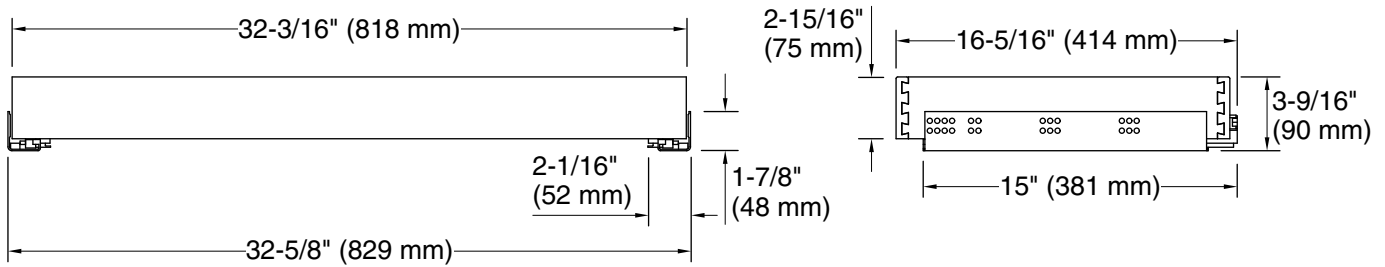

Harken™
Roll-out tray for 36" vanity
K-99680-SH18

Features

- Coordinates with Harken vanity cabinets and hardware to complete your bathroom.
- Full-extension 21" (533 mm) depth tray with slow-close undermount slides for smooth opening.

Available Colors/Finishes

Color tiles intended for reference only.

Color Code Description

 1WR Oxford Maple

Technical Information

All product dimensions are nominal.

Material: Wood

Notes