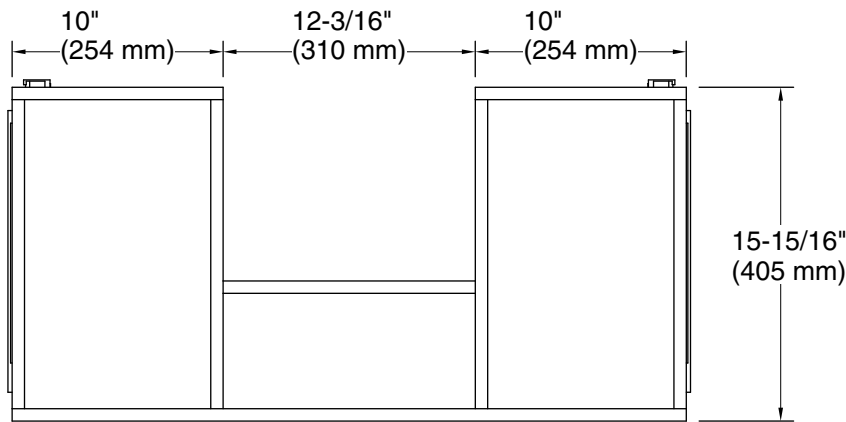

Harken™
Roll-out tray for 36" vanity
K-99680-SH18

Features

- Coordinates with Harken vanity cabinets and hardware to complete your bathroom.
- Full-extension 21" (533 mm) depth tray with slow-close undermount slides for smooth opening.

Available Colors/Finishes

Color tiles intended for reference only.

Color Code Description

 1WR Oxford Maple

Technical Information

All product dimensions are nominal.

Material: Wood

Notes