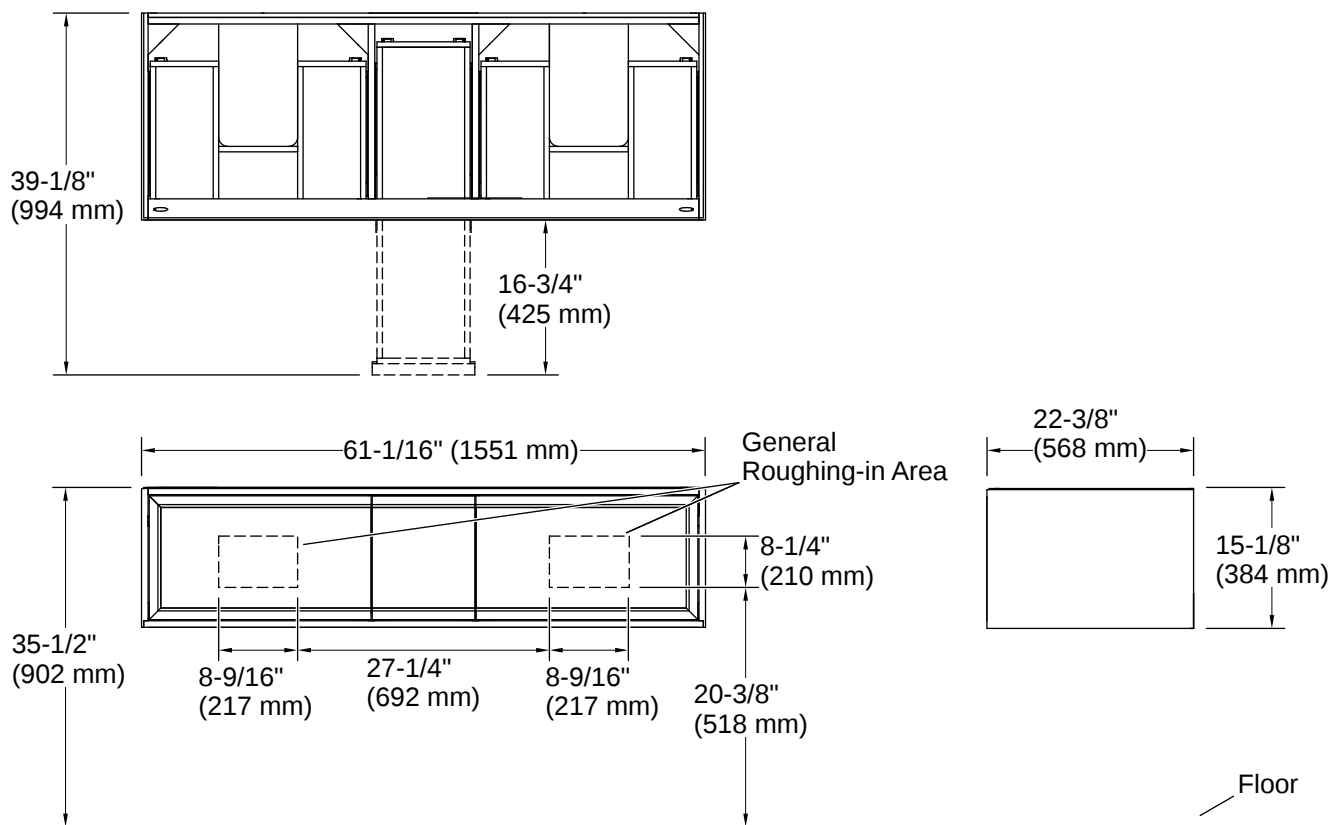

Installation

- Professional installation recommended

Installation Notes

Install this product according to the installation instructions.