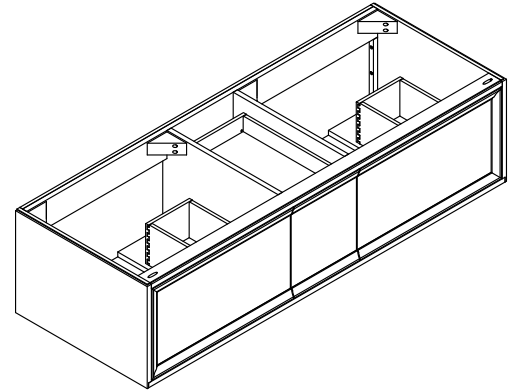

Material

- Solid wood, plywood, and moisture-resistant MDF.
- The nature of wood grain can cause variations in stain depth. Our expert craftspeople hand-apply the stain to blend these variations.

Installation

- Professional installation recommended.

Recommended Products/Accessories

- K-33568
- K-28255 Silestone® quartz 61" vanity top with rectangle cutouts
- K-28265 Silestone® quartz 61" backsplash
- K-27939 (Qty 2)
- K-2882 Undermount bathroom sink (Qty 2)

Optional Products/Accessories

- K-28256 Silestone® quartz 61" vanity top with oval cutouts
- K-28257 Silestone® quartz 61" top w/Carillon® Rectangle cutouts
- K-28266 Silestone® quartz side splash
- K-2881 Undermount bathroom sink (Qty 2)
- K-7799 Vessel bathroom sink (Qty 2)
- K-99682 General storage package for KOHLER Tailored® vanities
- K-99683 Makeup storage package for KOHLER Tailored® vanities
- K-99684 Drawer divider package for KOHLER Tailored® vanities
- K-99566 In-drawer electrical outlets for vanities
- K-23736 Furniture polish
- K-99676 Filler strip for KOHLER Tailored® vanities

Codes/Standards

None Applicable

KOHLER® One-Year Limited Warranty

See website for detailed warranty information.

Available Colors/Finishes

Color tiles intended for reference only.

Color	Code	Description
	1WA	Linen White
	1WX