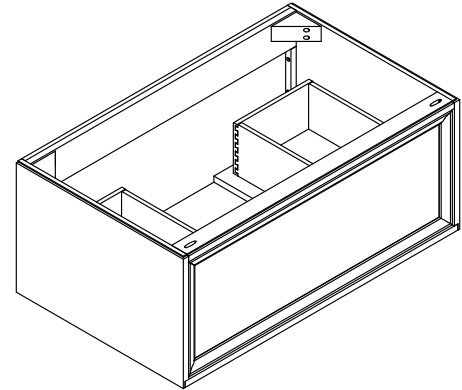

Material

- Solid wood, plywood, and moisture-resistant MDF.
- The nature of wood grain can cause variations in stain depth. Our expert craftspeople hand-apply the stain to blend these variations.

Installation

- Professional installation recommended.

Recommended Products/Accessories

- K-27939
- K-28250 Silestone® quartz 37" vanity top with rectangle cutout
- K-28263 Silestone® quartz 37" backsplash
- K-2882 Undermount bathroom sink

Optional Products/Accessories

- K-28251 Silestone® quartz 37" vanity top with oval cutout
- K-28252 Silestone® quartz 37" top w/ Carillon® Rectangle cutout
- K-28266 Silestone® quartz side splash
- K-2881 Undermount bathroom sink
- K-7799 Vessel bathroom sink
- K-99682 General storage package for KOHLER Tailored® vanities
- K-99683 Makeup storage package for KOHLER Tailored® vanities
- K-99684 Drawer divider package for KOHLER Tailored® vanities
- K-99566 In-drawer electrical outlets for vanities
- K-23736 Furniture polish
- K-99676 Filler strip for KOHLER Tailored® vanities

Codes/Standards

None Applicable

KOHLER® One-Year Limited Warranty

See website for detailed warranty information.

Available Colors/Finishes

Color tiles intended for reference only.

Color	Code	Description
	1WA	Linen White
	1WX