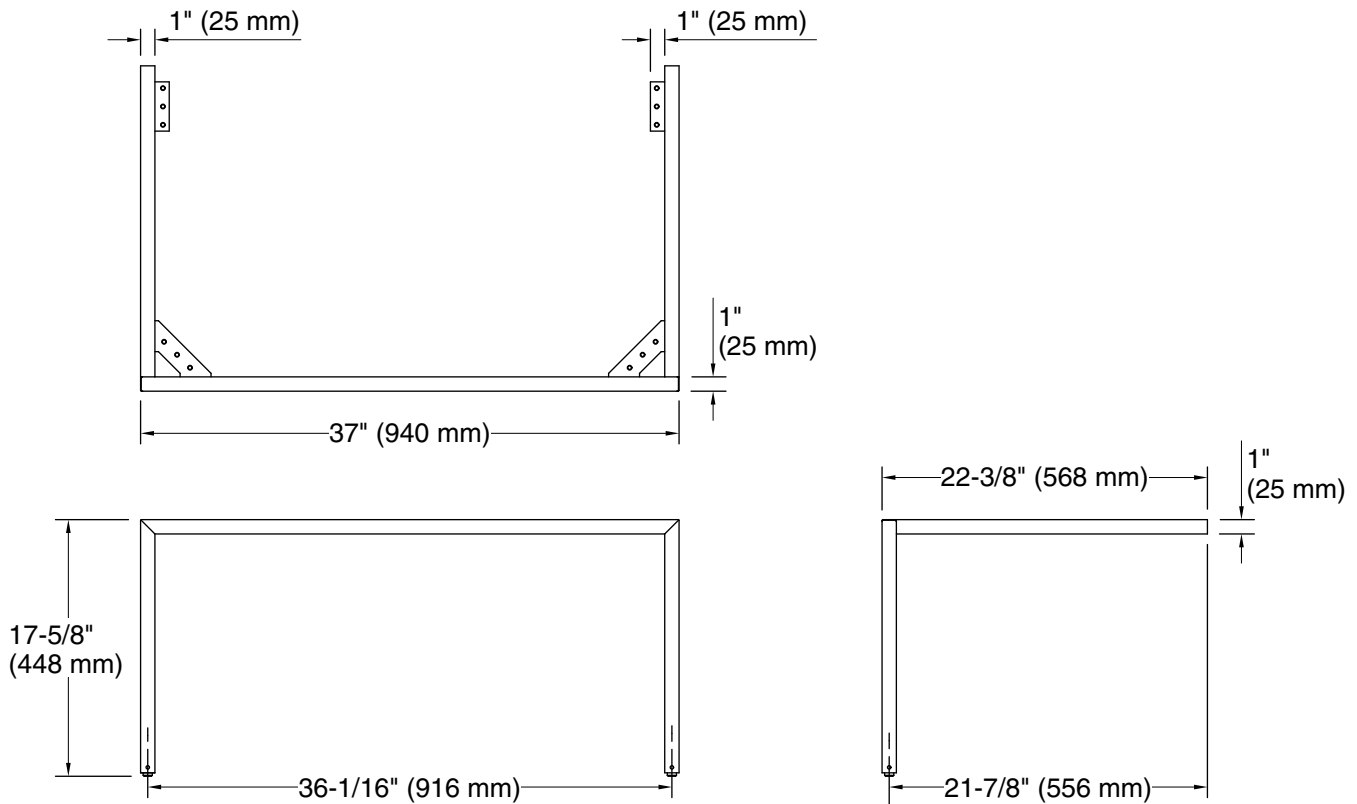

Available Colors/Finishes

Color tiles intended for reference only.

Color	Code	Description
-------	------	-------------

	HF6	
--	-----	--

Technical Information

All product dimensions are nominal.

Material: Stainless Steel