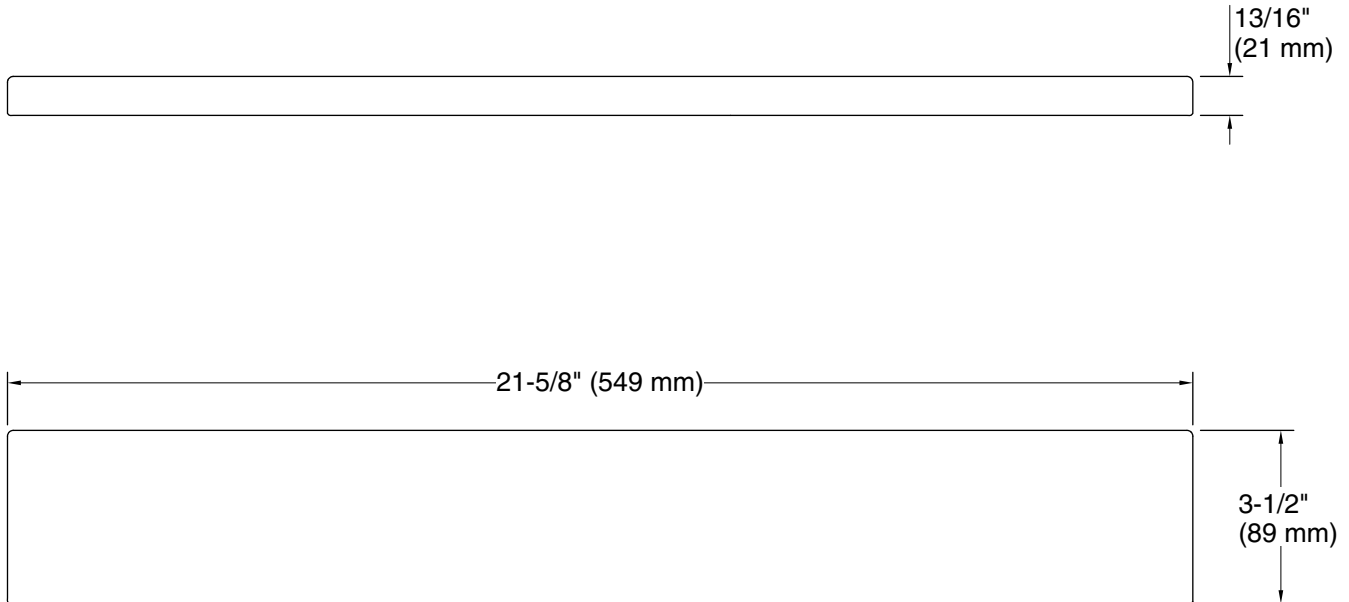

## Technical Information

All product dimensions are nominal.

Installation: Vanity top/ITB