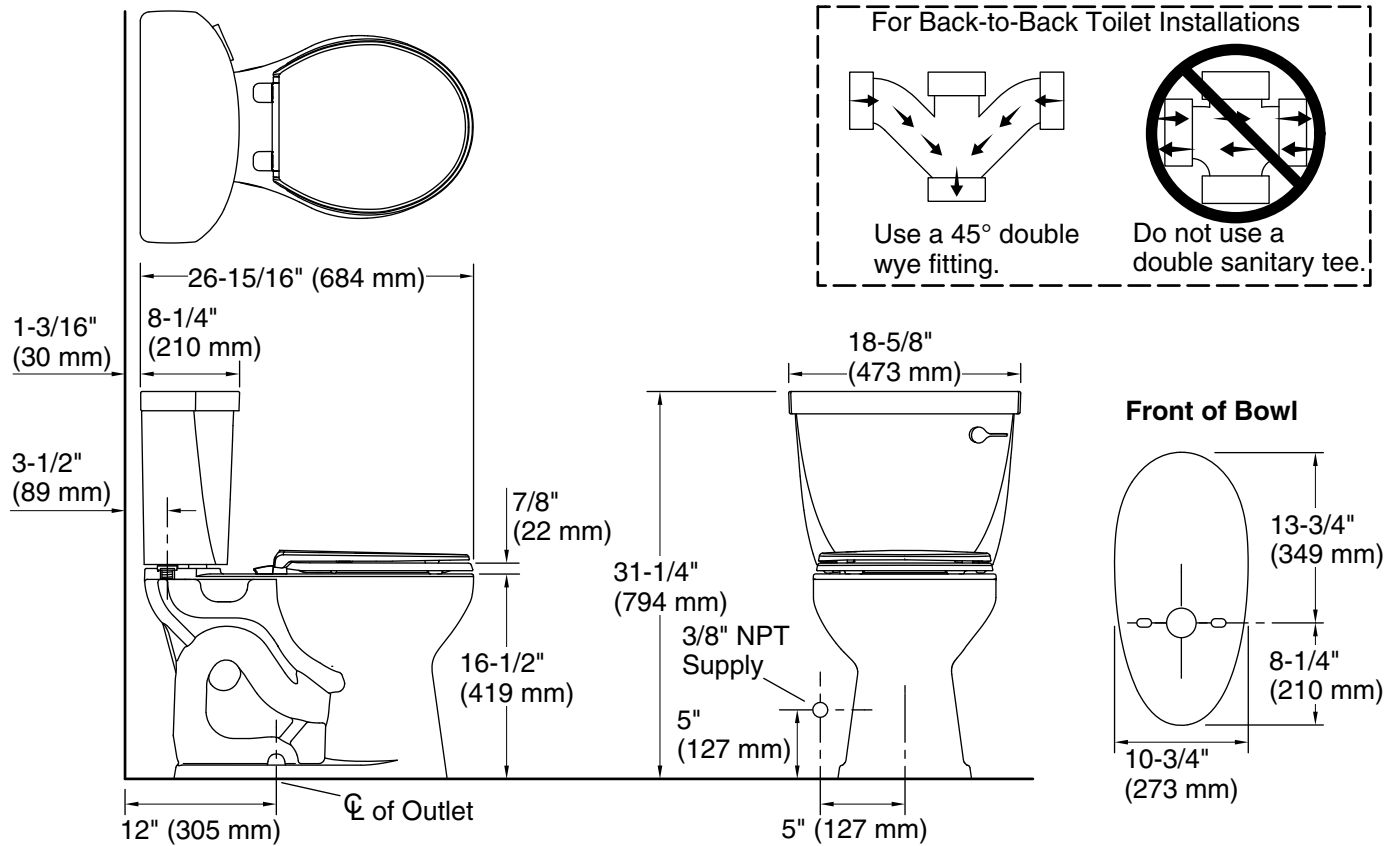

Technical Information

All product dimensions are nominal.

Toilet type:	Floor-mount
Waste Outlet:	Floor
Bowl shape:	Round-front
Flush type:	AquaPiston®, Revolution 360®
Trap passageway:	2-1/8" (54 mm)
Water Consumption	
Full:	1.28 gpf (4.8 lpf)
Water surface size:	8-5/8" x 7-13/16" (218 mm x 198 mm)
Rim to water surface:	6-5/8" (168 mm)
Rough-in:	12" (305 mm)

Notes

Install this product according to the installation instructions.

ADA, OBC, CSA B651 compliant when installed to the specific requirements of these regulations.

Plumbing codes may require elongated toilets and elongated, open-front seats in public bathrooms.

Accessibility standards may require controls to be located on the open side of the toilet.