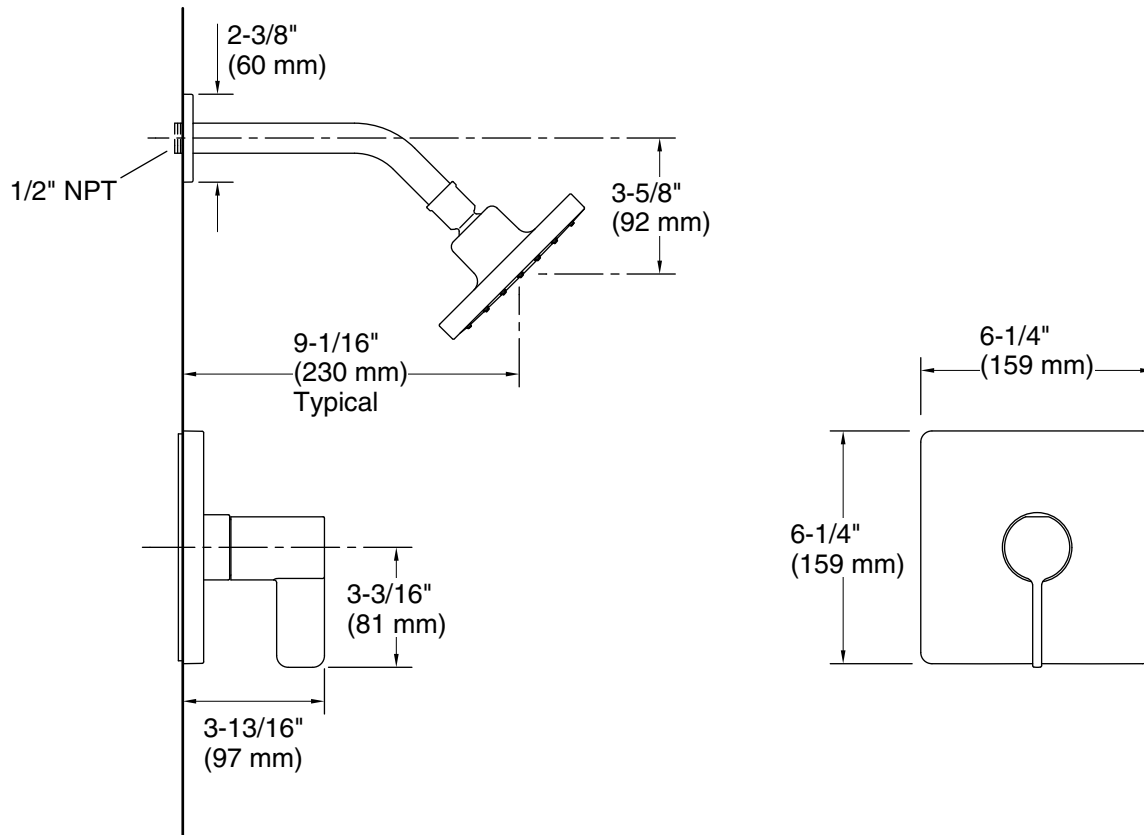

THE BOLD LOOK
OF **KOHLER**®

KOHLER® Faucets Rite-Temp® shower trim kit with lever handle, 2.5 gpm

Parallel®
K-TS23503-4

Technical Information

All product dimensions are nominal.

Drain included: No

Showerhead/Body Spray: