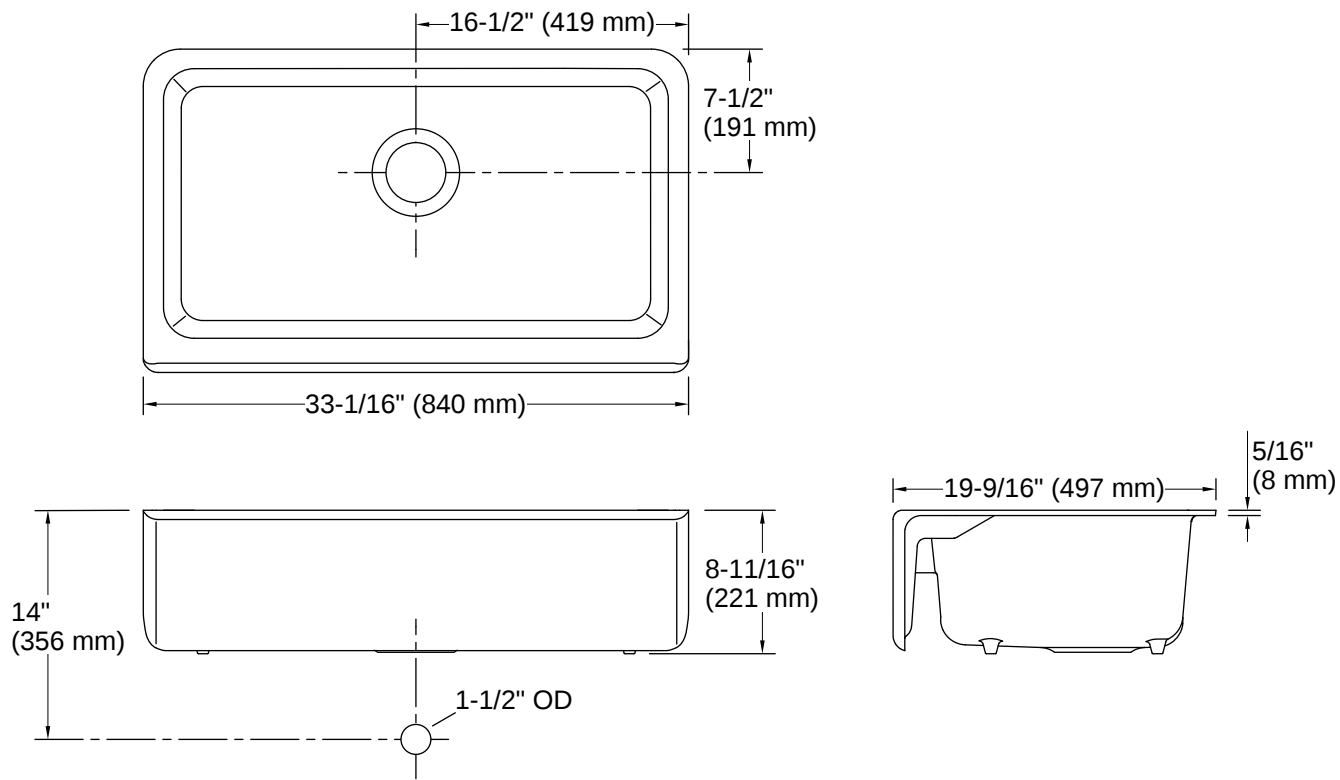

Installation

- Undermount

Installation Notes

Install this product according to the installation instructions.