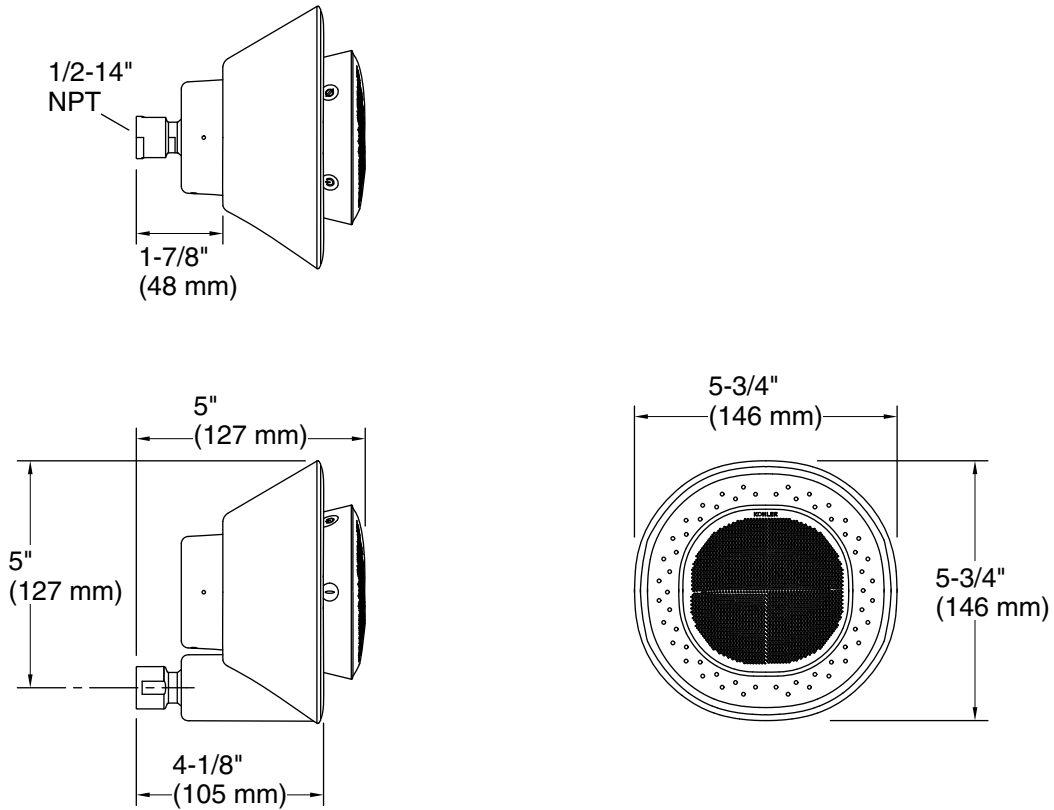

THE BOLD LOOK
OF **KOHLER®**

KOHLER Faucets Showerhead and wireless speaker with Amazon Alexa
Moxie®
K-28238-NKA

Technical Information

All product dimensions are nominal.
 Power source: Battery - DC, not included
 Electrical component rating: Speaker: 10 W
 Amplifier channels: 1 at 10 W per channel
 Charge time: 3 hours
 Usage time: 5 hours
 Bluetooth® range: 32.8 ft (0.8 m)
 Bluetooth® version: 5.0
 Max. Ambient temp: 140°F (60°C)
 Signal to noise ratio: >70 dB