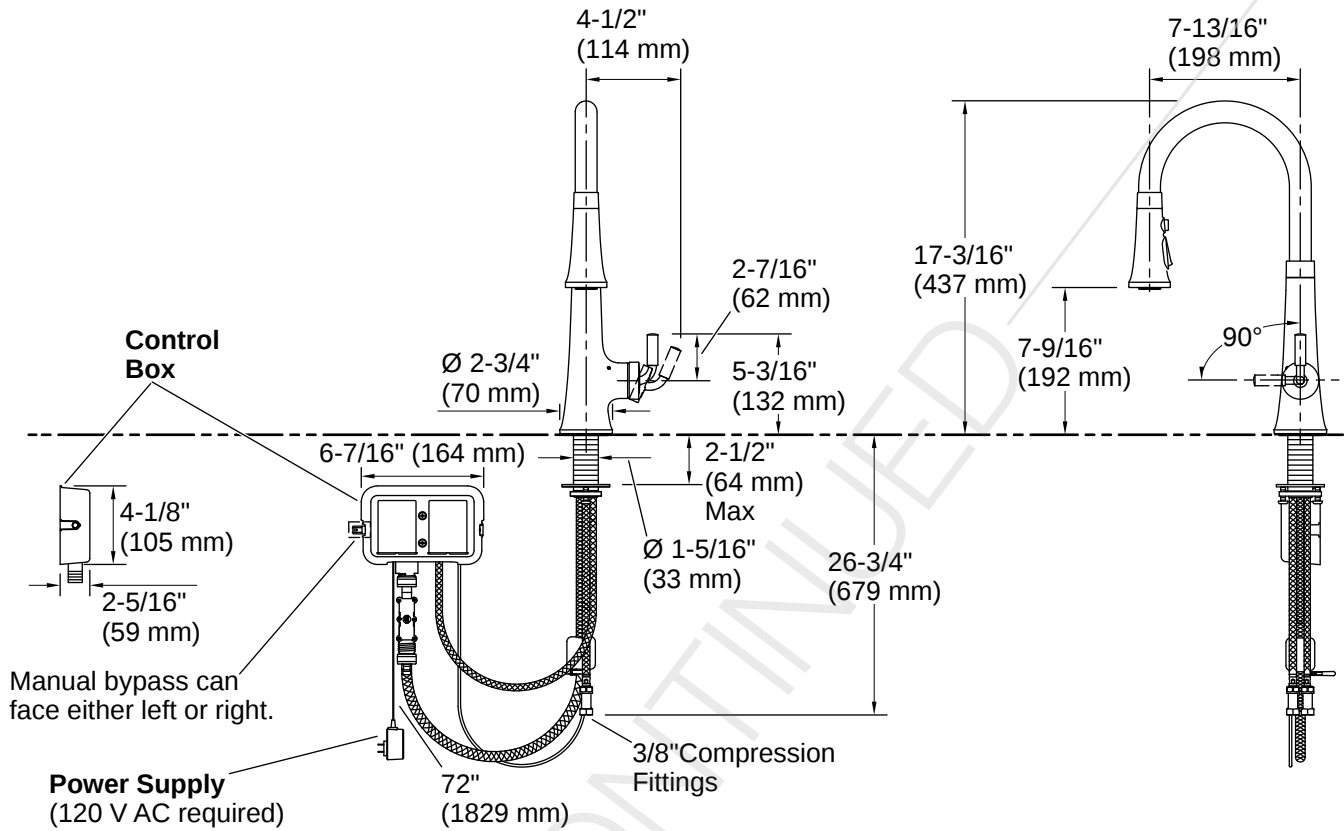

Technical Information

All product dimensions are nominal.

Handle

Handle Style/ Type: Lever

Spout

Spout Reach: 7-3/4" (198 mm)

Flow Rate

Faucet Flow Rate: 1.5 gpm (5.7 l/min)

120 V

Electrical Component Ratings

Power Cord Length: 60" (1524 mm)

Warranty

See website for detailed warranty information.

KOHLER® Electronic Faucets, Valves, and Controls Five-Year Limited Warranty|KOHLER® Faucet Lifetime Limited Warranty