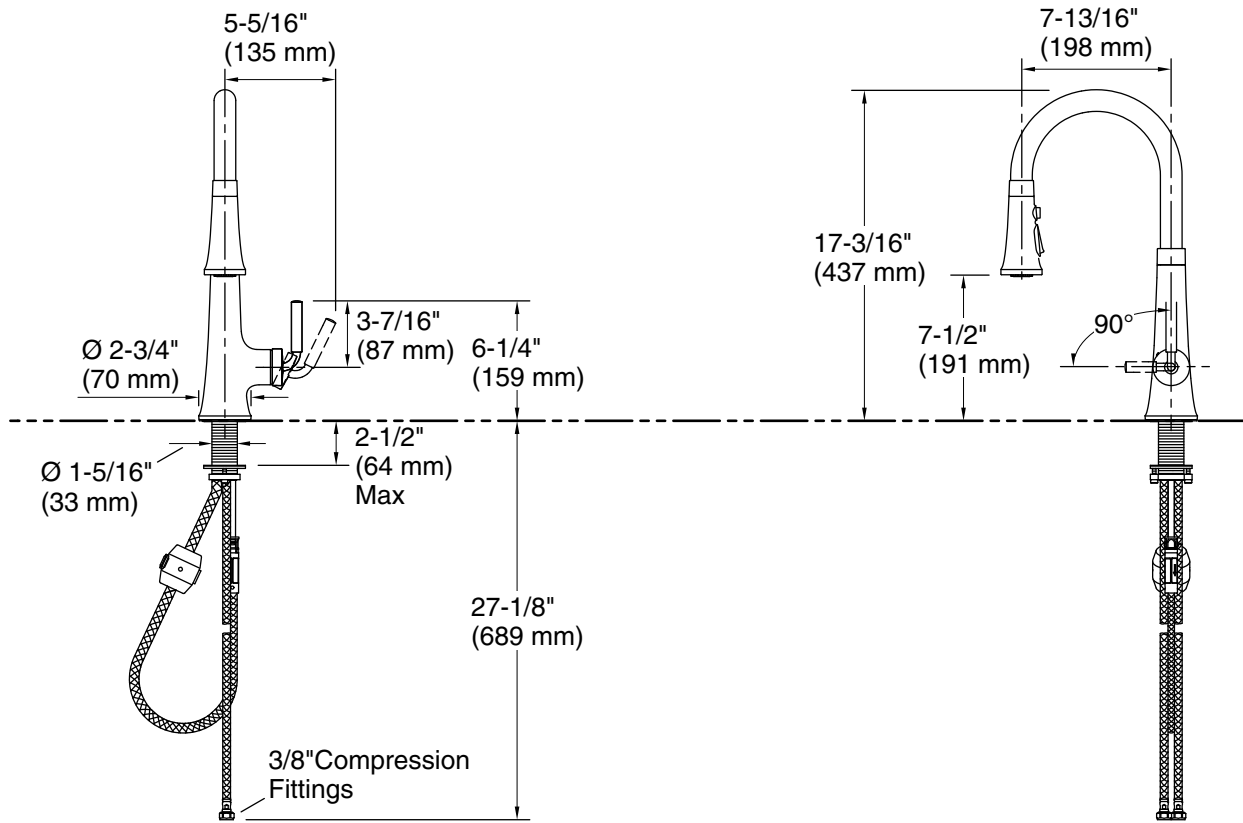

Adapters, Rough-in and Extension Kits

1327990 Range: 2-1/2" (64 mm) - 4-5/8" (117 mm)

Recommended Products/Accessories

- K-77685 Single-cartridge water filtration system
- K-77686 Double-cartridge water filtration system
- K-77687 single replacement filter cartridge
- K-77688 Replacement Filter Cartridges, Two-Pack

Optional Products/Accessories

- K-24461 Three-hole kitchen faucet escutcheon

ADA **CSA B651**

Codes/Standards

ASME A112.18.1/CSA B125.1
 NSF/ANSI/CAN 61
 NSF/ANSI/CAN 372
 All applicable US Federal and State material regulations
 DOE - Energy Policy Act 1992
 California Energy Commission (CEC)
 ADA
 ICC/ANSI A117.1
 CSA B651
 IAPMO Certification

Technical Information

All product dimensions are nominal.

Faucet:

Flow rate: 1.5 gal/min (5.7 l/min)

Drain included: No

Spout:

Spout reach: 7-3/4" (198 mm)

Notes