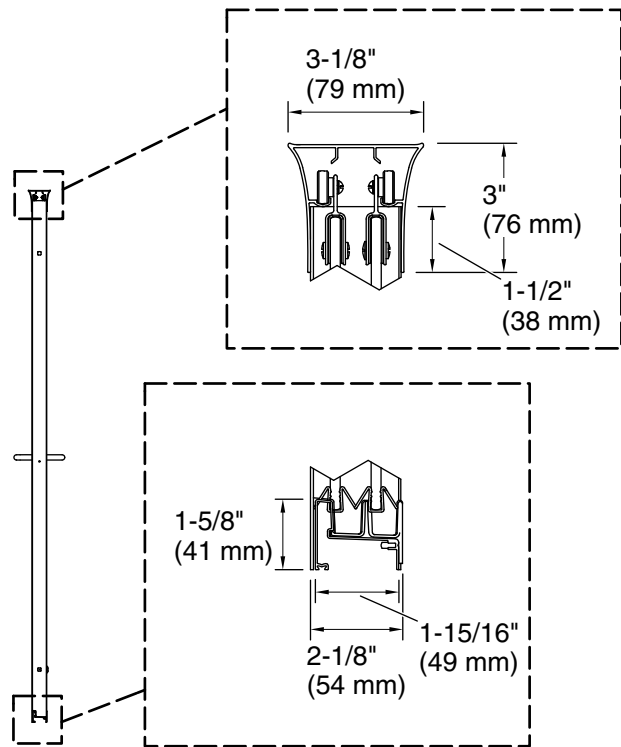

Installation

- Fits opening widths 49" - 52" (1245 mm –1321 mm).
- 3/8" (10 mm) out-of-plumb adjustability per side allows for simpler installation.
- Door can be installed to open to the left or right to suit your bathroom layout.
- For residential use only.
- Not for use in hospitality.

L	Crystal Clear
---	---------------

***Walk-through**

Technical Information

All product dimensions are nominal.

Installation type: For shower base installation

Opening Width - Min: 49" (1245 mm)

Opening Width - Max: 52" (1321 mm)

Walk-through - Min: 21-1/8" (537 mm)

Walk-through - Max: 24-1/8" (613 mm)

Glass thickness: 1/4" (6 mm)

Glass coating: CleanCoat®

Notes

Install this product according to the installation instructions.

The vertical opening should be a minimum of 77-3/4" (1975 mm) to allow for installation clearance.