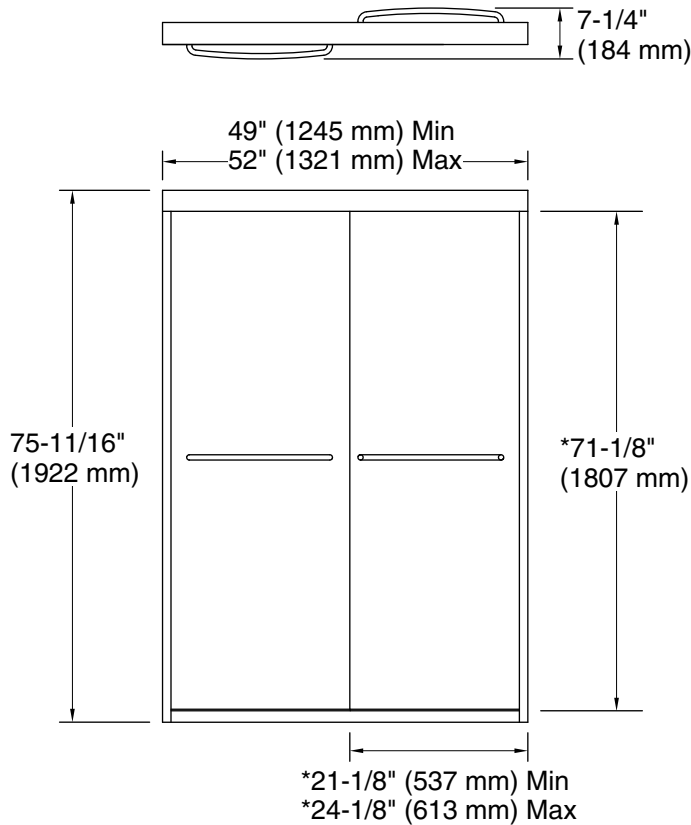

Features

- 1/4" (6 mm) thick Crystal Clear tempered glass.
- Frameless design emphasizes glass and creates a sleek, minimalist look.
- Smooth, quiet operation.
- Gently curved inside and outside towel bars complete the look of this door.

Installation

- Fits opening widths 49" - 52" (1245 mm –1321 mm).
- 3/8" (10 mm) out-of-plumb adjustability per side allows for simpler installation.
- Door can be installed to open to the left or right to suit your bathroom layout.
- For residential use only.
- Not for use in hospitality.

L	Crystal Clear
---	---------------

***Walk-through**

Technical Information

All product dimensions are nominal.

Installation type: For shower base installation

Opening Width - Min: 49" (1245 mm)

Opening Width - Max: 52" (1321 mm)

Walk-through - Min: 21-1/8" (537 mm)

Walk-through - Max: 24-1/8" (613 mm)

Glass thickness: 1/4" (6 mm)

Glass coating: CleanCoat®

Notes

Install this product according to the installation instructions.

The vertical opening should be a minimum of 77-3/4" (1975 mm) to allow for installation clearance.