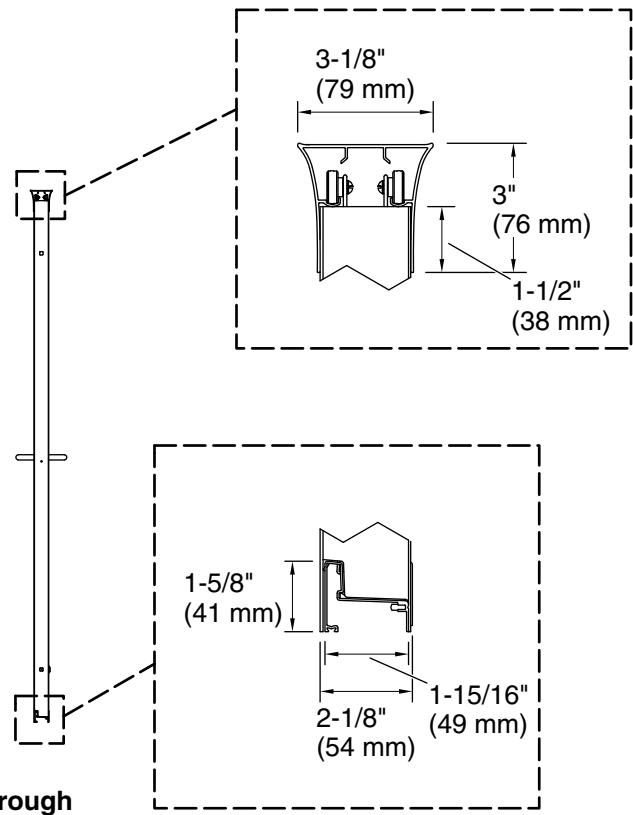

### Installation

- Fits opening widths 37" - 40" (940 mm –1016 mm).
- 3/8" (10 mm) out-of-plumb adjustability per side allows for simpler installation.
- Door can be installed to open to the left or right to suit your bathroom layout.
- For residential use only.
- Not for use in hospitality.

### Technical Information

All product dimensions are nominal.

Installation type: For shower base installation

Opening Width - Min: 37" (940 mm)

Opening Width - Max: 40" (1016 mm)

Walk-through - Min: 15-1/8" (384 mm)

Walk-through - Max: 18-1/8" (460 mm)

Glass thickness: 1/4" (6 mm)

Glass coating: CleanCoat®

### Notes

Install this product according to the installation instructions.

The vertical opening should be a minimum of 77-3/4" (1975 mm) to allow for installation clearance.