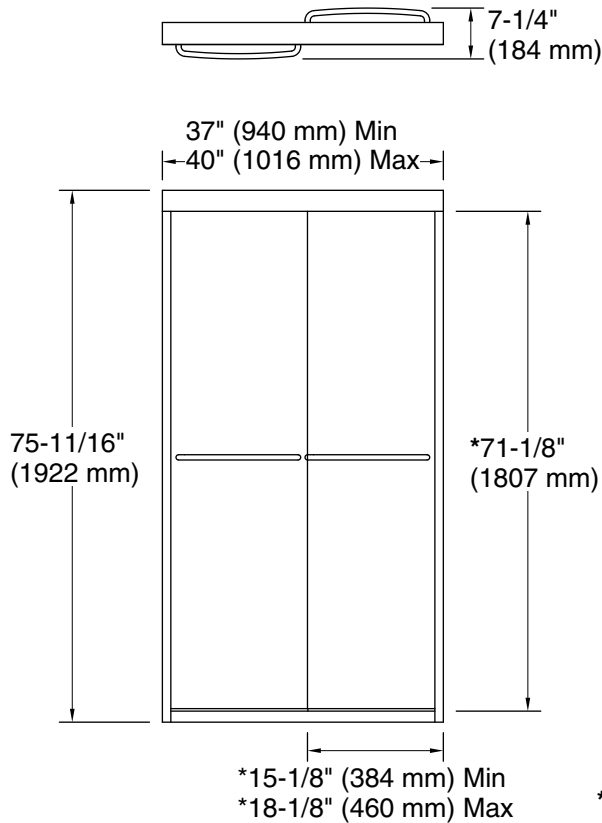

### Features

- 1/4" (6 mm) thick Crystal Clear tempered glass.
- Frameless design emphasizes glass and creates a sleek, minimalist look.
- Smooth, quiet operation.
- Gently curved inside and outside towel bars complete the look of this door.

### Installation

- Fits opening widths 37" - 40" (940 mm –1016 mm).
- 3/8" (10 mm) out-of-plumb adjustability per side allows for simpler installation.
- Door can be installed to open to the left or right to suit your bathroom layout.
- For residential use only.
- Not for use in hospitality.

### Technical Information

All product dimensions are nominal.

Installation type: For shower base installation

Opening Width - Min: 37" (940 mm)

Opening Width - Max: 40" (1016 mm)

Walk-through - Min: 15-1/8" (384 mm)

Walk-through - Max: 18-1/8" (460 mm)

Glass thickness: 1/4" (6 mm)

Glass coating: CleanCoat®