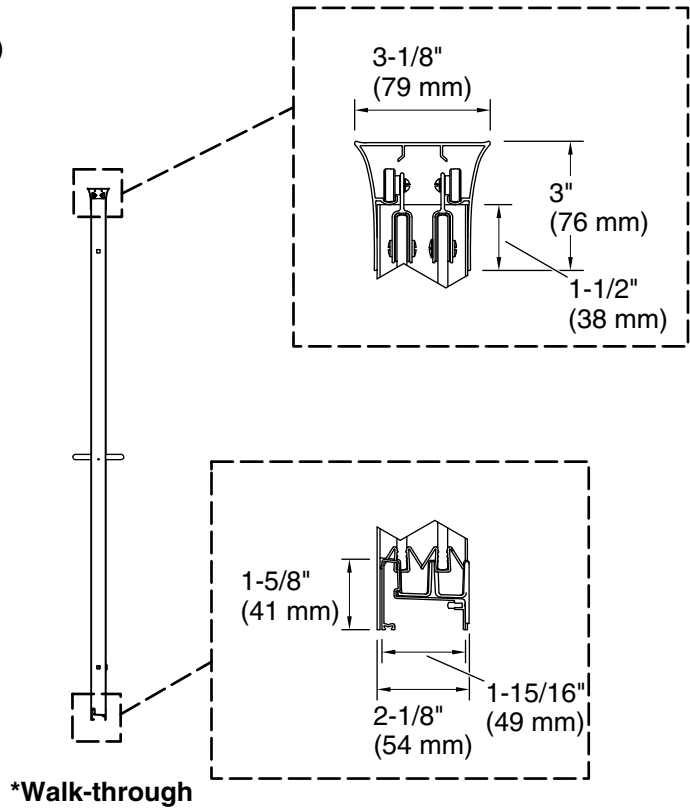

### Installation

- Fits opening widths 44-1/2" - 47-1/2" (1130 mm –1207 mm).
- 3/8" (10 mm) out-of-plumb adjustability per side allows for simpler installation.
- Door can be installed to open to the left or right to suit your bathroom layout.
- For residential use only.
- Not for use in hospitality.

## Technical Information

All product dimensions are nominal.

Installation type:	For shower base installation
Opening Width - Min:	44-1/2" (1130 mm)
Opening Width - Max:	47-1/2" (1207 mm)
Walk-through - Min:	18-13/16" (478 mm)
Walk-through - Max:	21-13/16" (554 mm)
Glass thickness:	1/4" (6 mm)
Glass coating:	CleanCoat®

## Notes

Install this product according to the installation instructions.

The vertical opening should be a minimum of 77-3/4" (1975 mm) to allow for installation clearance.