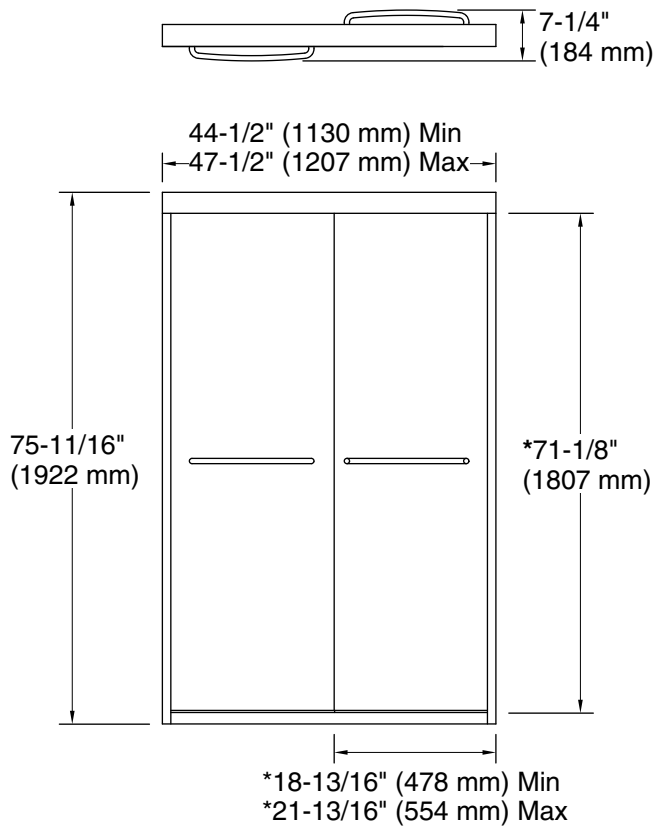

### Installation

- Fits opening widths 44-1/2" - 47-1/2" (1130 mm –1207 mm).
- 3/8" (10 mm) out-of-plumb adjustability per side allows for simpler installation.
- Door can be installed to open to the left or right to suit your bathroom layout.
- For residential use only.
- Not for use in hospitality.

## Technical Information

All product dimensions are nominal.

Installation type:	For shower base installation
Opening Width - Min:	44-1/2" (1130 mm)
Opening Width - Max:	47-1/2" (1207 mm)
Walk-through - Min:	18-13/16" (478 mm)
Walk-through - Max:	21-13/16" (554 mm)
Glass thickness:	1/4" (6 mm)
Glass coating:	CleanCoat®

## Notes

Install this product according to the installation instructions.

The vertical opening should be a minimum of 77-3/4" (1975 mm) to allow for installation clearance.