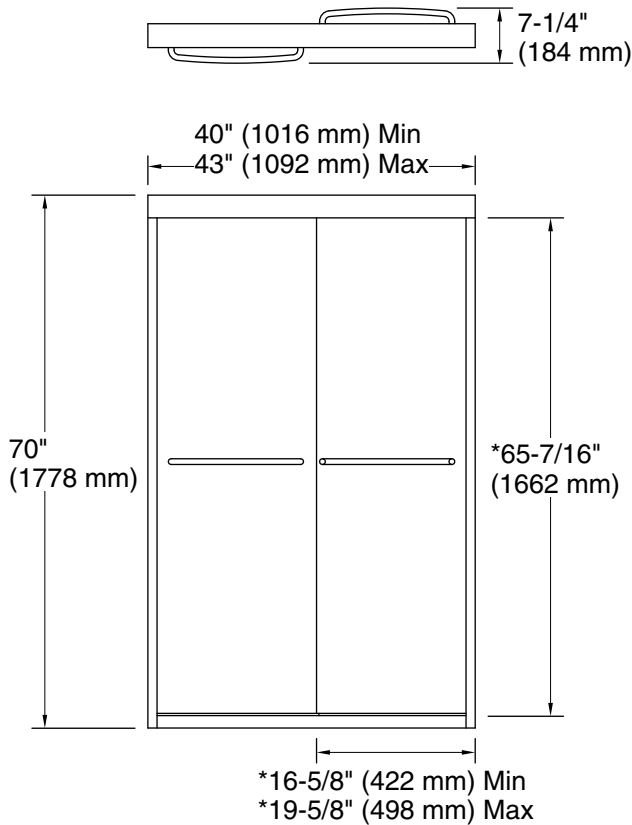

Features

- 1/4" (6 mm) thick Crystal Clear tempered glass.
- Frameless design emphasizes glass and creates a sleek, minimalist look.
- Smooth, quiet operation.
- Gently curved inside and outside towel bars complete the look of this door.

Installation

- Fits opening widths 40" - 43" (1016 mm –1092 mm).
- 3/8" (10 mm) out-of-plumb adjustability per side allows for simpler installation.
- Door can be installed to open to the left or right to suit your bathroom layout.
- For residential use only.
- Not for use in hospitality.

L	Crystal Clear
---	---------------

*Walk-through

Technical Information

All product dimensions are nominal.

Installation type: For shower base installation

Opening Width - Min: 40" (1016 mm)

Opening Width - Max: 43" (1092 mm)

Walk-through - Min: 16-5/8" (422 mm)

Walk-through - Max: 19-5/8" (498 mm)

Glass thickness: 1/4" (6 mm)

Glass coating: CleanCoat®

Notes

Install this product according to the installation instructions.

The vertical opening should be a minimum of 72" (1829 mm) to allow for installation clearance.