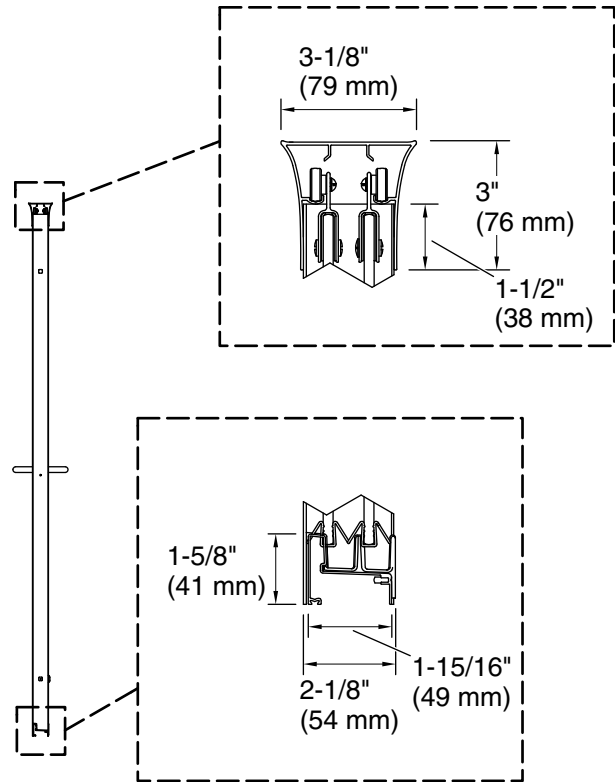

Installation

- Fits opening widths 40" - 43" (1016 mm –1092 mm).
- 3/8" (10 mm) out-of-plumb adjustability per side allows for simpler installation.
- Door can be installed to open to the left or right to suit your bathroom layout.
- For residential use only.
- Not for use in hospitality.

L	Crystal Clear
---	---------------

*Walk-through

Technical Information

All product dimensions are nominal.

Installation type: For shower base installation

Opening Width - Min: 40" (1016 mm)

Opening Width - Max: 43" (1092 mm)

Walk-through - Min: 16-5/8" (422 mm)

Walk-through - Max: 19-5/8" (498 mm)

Glass thickness: 1/4" (6 mm)

Glass coating: CleanCoat®

Notes

Install this product according to the installation instructions.

The vertical opening should be a minimum of 72" (1829 mm) to allow for installation clearance.