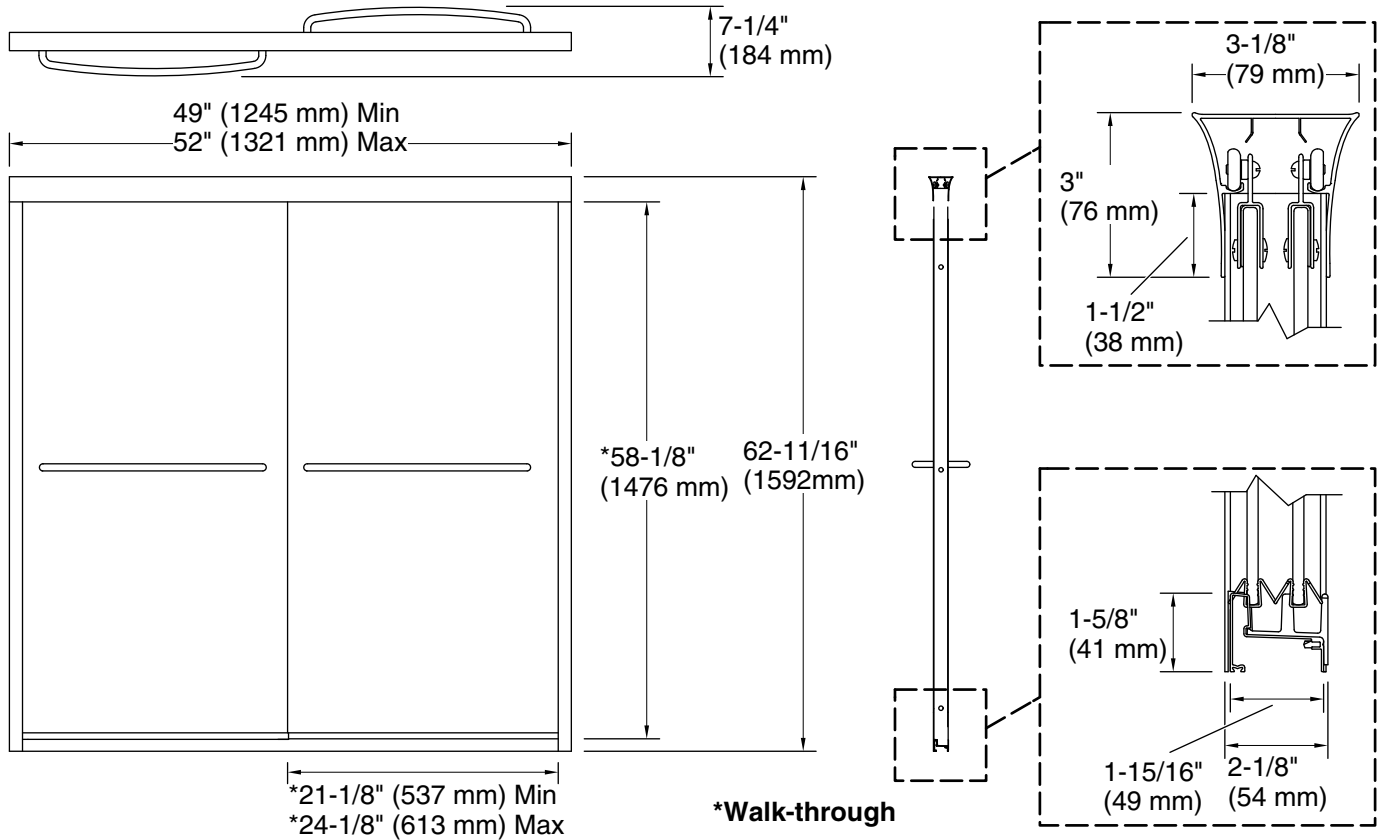

Features

- 1/4" (6 mm) thick Crystal Clear tempered glass.
- Frameless design emphasizes glass and creates a sleek, minimalist look.
- Smooth, quiet operation.
- Gently curved inside and outside towel bars complete the look of this door.
- CleanCoat® nanotechnology provides a smooth, nonstick surface to help prevent buildup of water stains, bacteria and mildew on your glass, to make it easy to clean and keep it looking like new.

Material

- Tempered glass ensures maximum safety and durability.
- Anodized aluminum hardware prevents rusting or corrosion.

Installation

- Fits opening widths 49" - 52" (1245 mm –1321 mm).
- 3/8" (10 mm) out-of-plumb adjustability per side allows for simpler installation.
- Door can be installed to open to the left or right to suit your bathroom layout.
- For residential use only.
- Not for use in hospitality.

L	Crystal Clear
---	---------------

Technical Information

All product dimensions are nominal.

Installation type: For shower base installation

Opening Width - Min: 49" (1245 mm)

Opening Width - Max: 52" (1321 mm)

Walk-through - Min: 21-1/8" (537 mm)

Walk-through - Max: 24-1/8" (613 mm)

Glass thickness: 1/4" (6 mm)

Glass coating: CleanCoat®

Notes

Install this product according to the installation instructions.

The vertical opening should be a minimum of 64-5/8" (1641 mm) to allow for installation clearance.