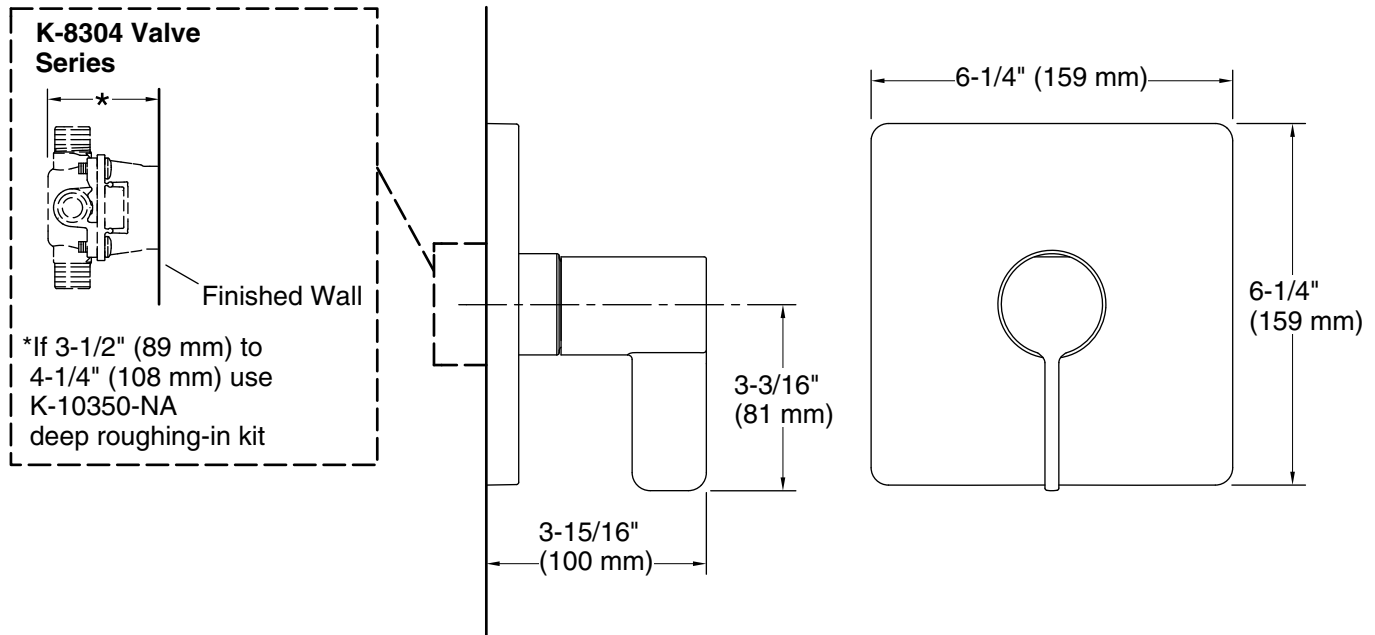

Technical Information

All product dimensions are nominal.

Drain included: No

Notes

Install this product according to the installation instructions.

ADA, OBC, CSA B651 compliant when installed to the specific requirements of these regulations.