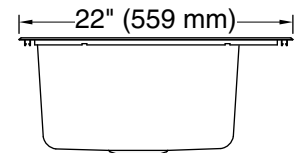

### Technical Information

All product dimensions are nominal.

Bowl configuration:	Single
Installation:	Top-mount, Undermount
Min. base cabinet width:	36" (914 mm)
Bowl area (Only):	Length: 30" (761 mm) Width: 16-1/8" (410 mm) Bowl depth: 9" (229 mm) Water depth: 9" (229 mm)
With overflow:	No
Number of deck holes:	1
Faucet hole(s):	1-7/16" (37 mm)
Drain hole:	3-5/8" (92 mm)
Template:	Top-mount/Undermount, 1442591-7, required, included