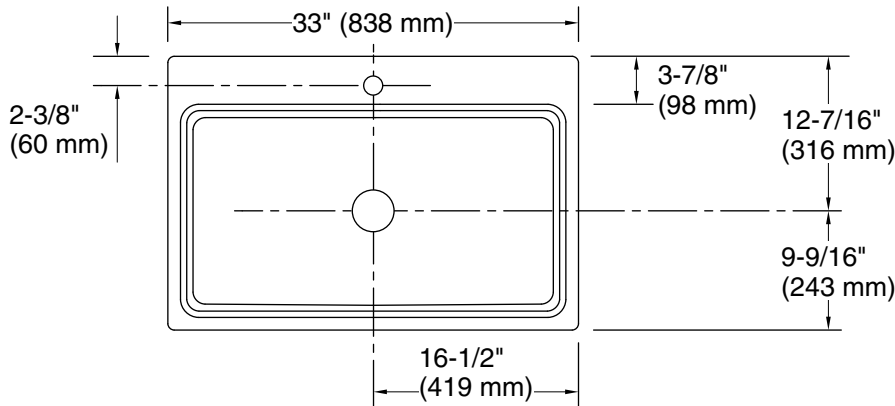

## Features

- 36" (914 mm) minimum base cabinet width.
- Single bowl.
- 9" (229 mm) depth provides generous workspace.
- Rounded corners are easy to clean.
- Single faucet hole.
- SilentShield® sound-absorption technology offers quieter performance.

## Included Components

- Additional Components:  
Installation hardware

### Technical Information

All product dimensions are nominal.

Bowl configuration:	Single
Installation:	Top-mount, Undermount
Min. base cabinet width:	36" (914 mm)
Bowl area (Only):	Length: 30" (761 mm) Width: 16-1/8" (410 mm) Bowl depth: 9" (229 mm) Water depth: 9" (229 mm)
With overflow:	No
Number of deck holes:	1
Faucet hole(s):	1-7/16" (37 mm)
Drain hole:	3-5/8" (92 mm)
Template:	Top-mount/Undermount, 1442591-7, required, included