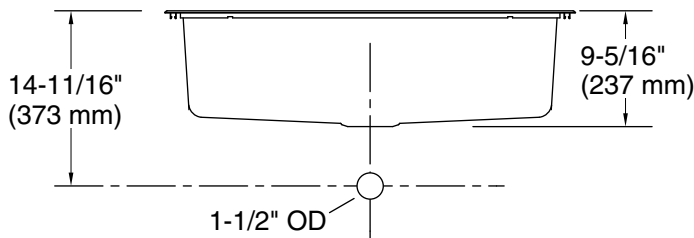

### Technical Information

All product dimensions are nominal.

Bowl configuration:	Single
Installation:	Top-mount, Undermount
Min. base cabinet width:	36" (914 mm)
Bowl area (Only):	Length: 30" (761 mm) Width: 16-1/8" (410 mm) Bowl depth: 9" (229 mm) Water depth: 9" (229 mm)
With overflow:	No
Number of deck holes:	1
Faucet hole(s):	1-7/16" (37 mm)
Drain hole:	3-5/8" (92 mm)
Template:	Top-mount/Undermount, 1442591-7, required, included