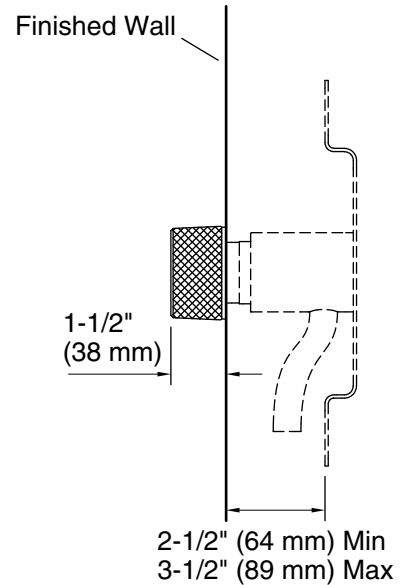

### Features

- Two Oyl handles allow for both volume and temperature control
- Coordinates with Components faucets, accessories, and showering components to complete your bathroom
- Dual-control wall-mounted
- Two-handle bathroom faucet trim for wall-mount installations

### Technical Information

All product dimensions are nominal.

Drain included: No

Drain with overflow: No