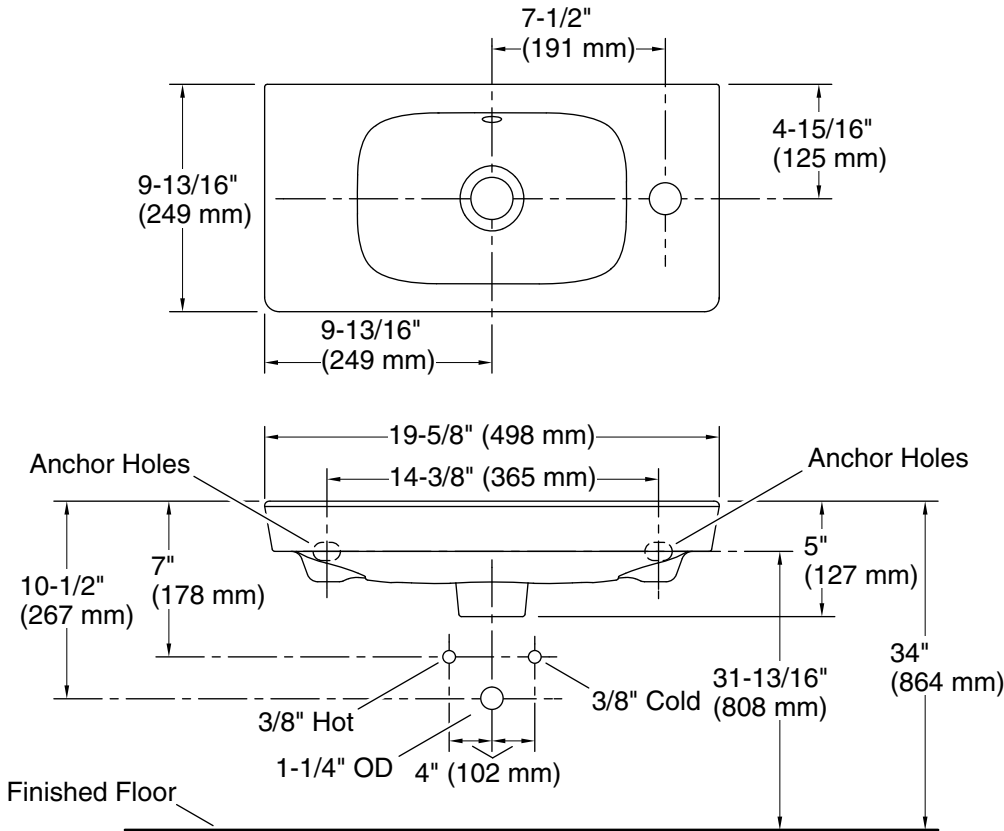

### Installation

- Wall-mount

### Technical Information

All product dimensions are nominal.

Bowl area (Only): Length: 11-5/8" (295 mm)  
 Width: 7-3/8" (187 mm)  
 Bowl depth: 3-1/2" (89 mm)

With overflow: Yes

Number of deck holes: 1