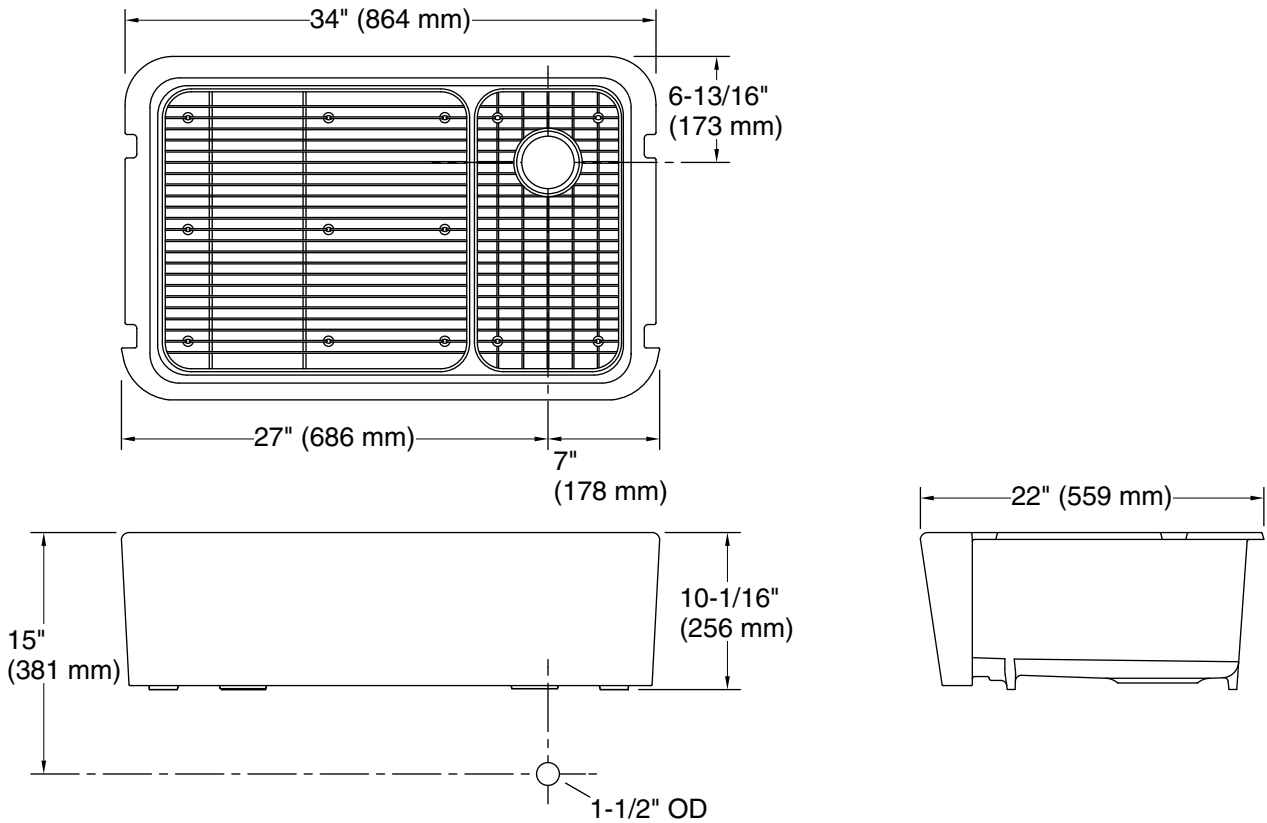

Features

- Fits minimum 36" (914 mm) apron sink base cabinet
- Single bowl
- 9" (229 mm) depth provides generous workspace
- Self-Trimming® apron overlaps cabinet face for easy installation and beautiful results
- Bowl slopes toward drain to minimize water pooling
- Offset drain increases workspace in the sink and storage space underneath
- No faucet holes; requires wall- or counter-mount faucet

Technical Information

All product dimensions are nominal.

Bowl configuration: Single

Min. base cabinet width: 36" (914 mm)

Bowl area (Center): Length: 30-13/16" (783 mm)
 Width: 19-11/16" (500 mm)
 Bowl depth: 9" (229 mm)
 Water depth: 9" (229 mm)