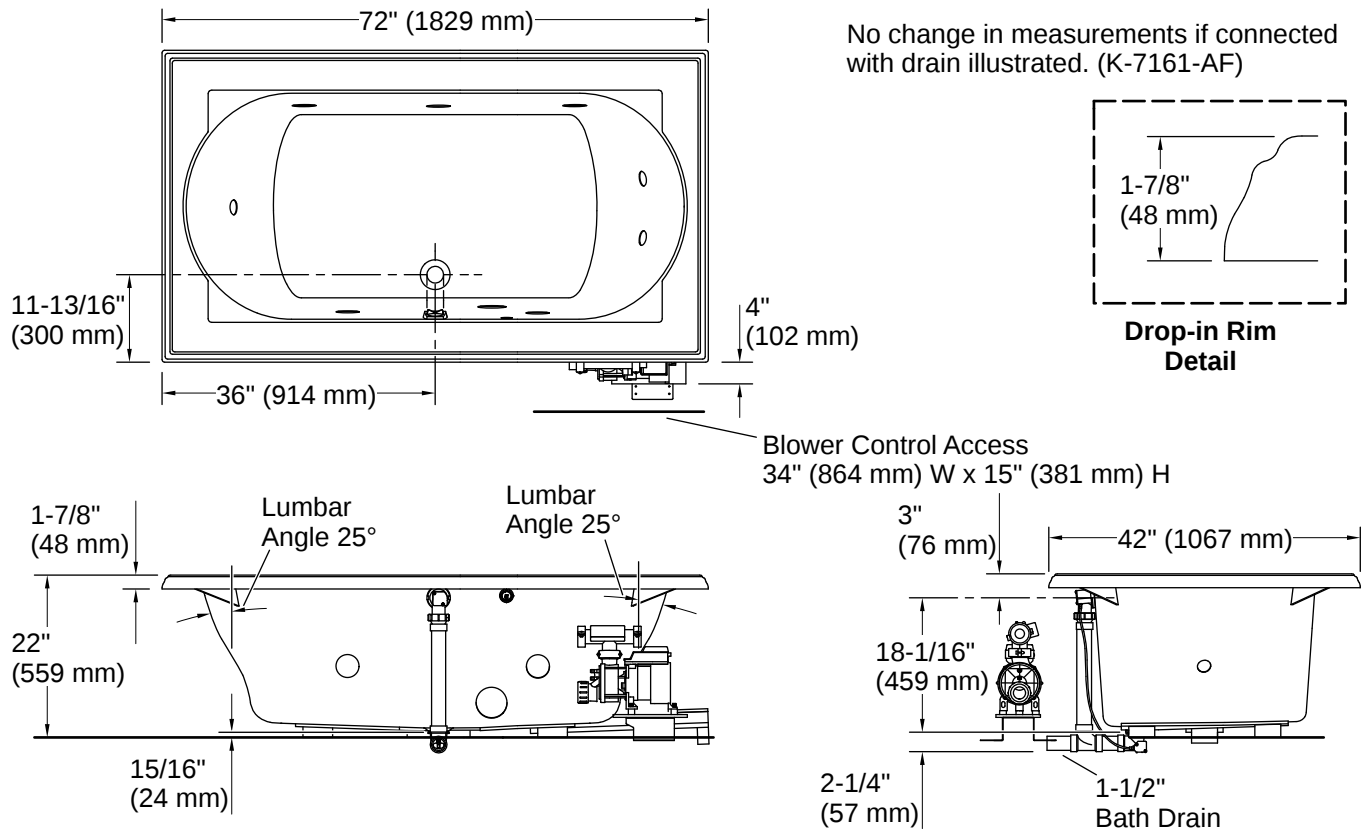

Installation

- Drop-in
- Rear center drain

Installation Notes

Install this product according to the installation instructions.

Measure your actual product for rough-in details.

The hot water supply should be 70% of the capacity of the bath or greater. Installations will vary.