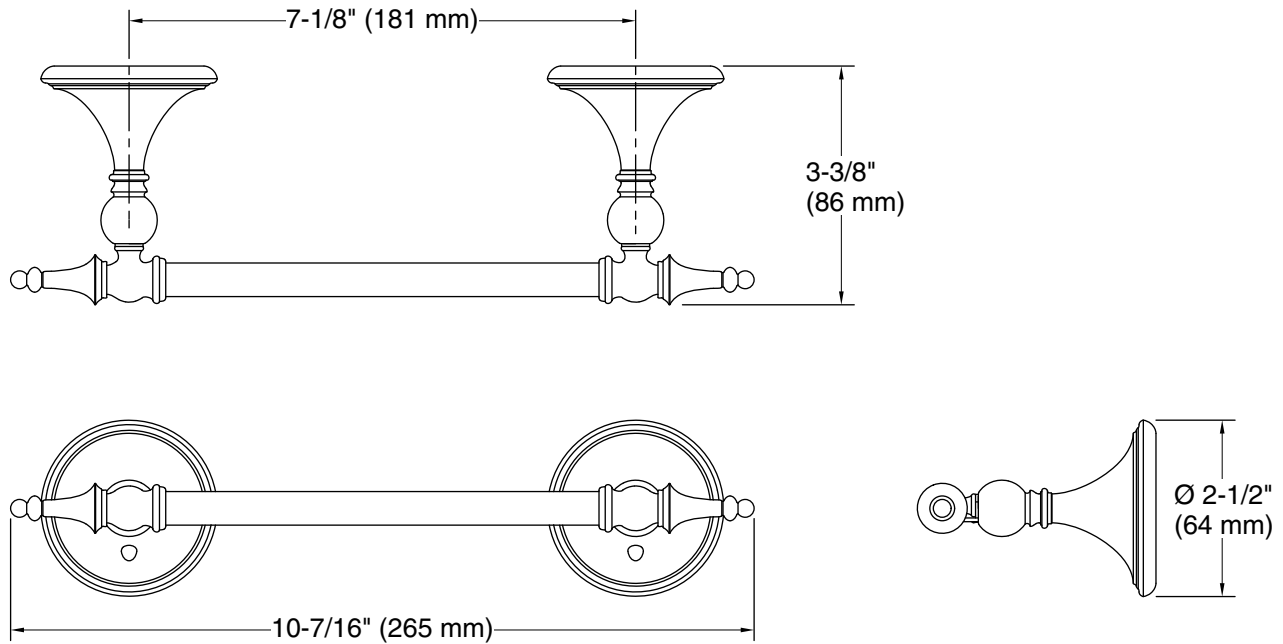

Decorative
Toilet paper holder
K-26527

Features

- Coordinates with traditional-style KOHLER® faucets and showering components.

Material

- Premium metal construction for durability and reliability.
- KOHLER finishes resist corrosion and tarnishing.

Codes/Standards

None Applicable

**KOHLER® Faucet Lifetime Limited
Warranty**

See website for detailed warranty information.

Technical Information

All product dimensions are nominal.

Material: Zinc

Notes