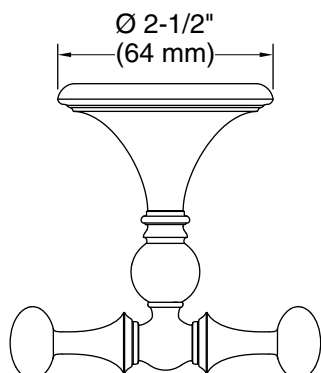

### Features

- Double hook holds multiple items securely.
- Coordinates with traditional-style KOHLER® faucets and showering components.

## Technical Information

All product dimensions are nominal.

Material: Zinc, Stainless Steel