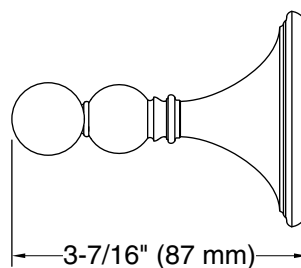

### Features

- Double hook holds multiple items securely.
- Coordinates with traditional-style KOHLER® faucets and showering components.

## Technical Information

All product dimensions are nominal.

Material: Zinc, Stainless Steel