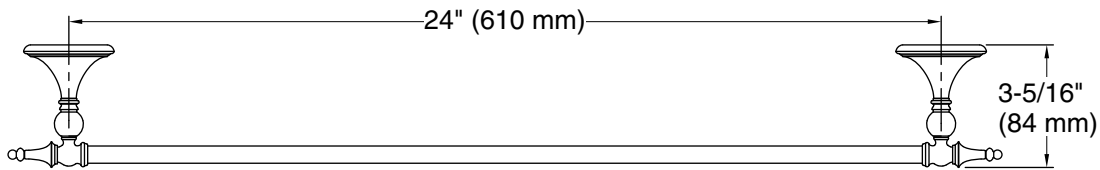

Decorative

24" towel bar

K-26524

Features

- 24" (610 mm) bar.
- Coordinates with traditional-style KOHLER® faucets and showering components.

Material

- Premium metal construction for durability and reliability.
- KOHLER finishes resist corrosion and tarnishing.

Recommended Products/Accessories

K-31506-TA bath sheet with Tatami weave, 35" x 70"

K-31506-TE bath sheet with Terry weave, 35" x 70"

K-31506-TX bath sheet with Textured weave, 35" x 70"

Included Components

Additional Components:

Installation hardware
template

Codes/Standards

None Applicable

KOHLER® Faucet Lifetime Limited Warranty

See website for detailed warranty information.

Technical Information

All product dimensions are nominal.