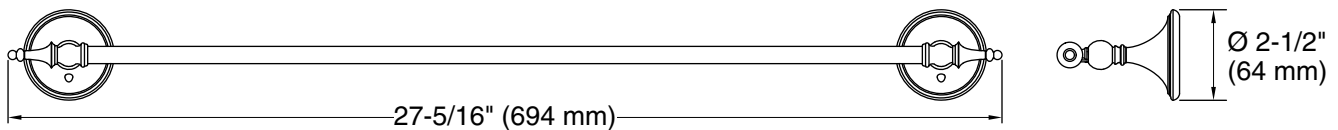

Technical Information

All product dimensions are nominal.

Material: Zinc, Stainless Steel

Notes

Install this product according to the installation instructions.

CAUTION: Risk of personal injury. Do not install these products in any area where they are likely to be used inadvertently as a grab bar or support bar. These products are not designed or intended for use as a grab bar or support bar.