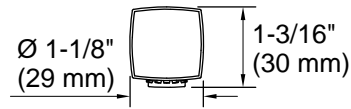

Technical Information

All product dimensions are nominal.

Drain included: No

Spout:

Handshower:

Rated maximum flow: 1.75 gal/min (6.6 l/min)

Notes

For use with automatic compensating valves rated at 1.5 gal/min (5.7 l/min) or less.

Install this product according to the installation instructions.

Plumbing codes may require that a vacuum breaker be installed in-line to handshowers. Please consult local plumbing codes.

OBC compliant when installed to the specific requirements of these regulations.