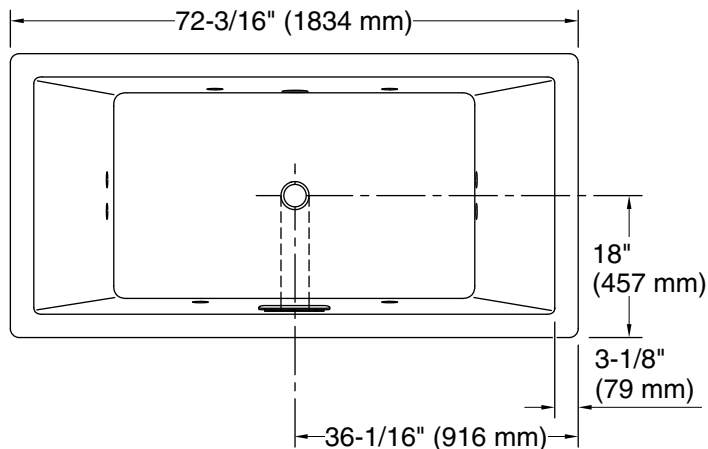

THE BOLD LOOK
OF **KOHLER**®

No change in measurements if connected with drain illustrated. (K-7272)

Drop-in Rim Detail

Blower Motor Access
30" (762 mm) W x 15" (381 mm) H Min

Lumbar Angle 33°

Required Electrical Service

Technical Information

All product dimensions are nominal.

Installation: Drop-in, Undermount
Drain location: Center
Basin area, bottom: 45-3/4" x 25-15/16" (1162 mm x 659 mm)
Basin area, top: 66" x 30" (1676 mm x 763 mm)
Weight: 165 lbs (74.8 kg)
Minimum floor load: 61 lbs/ft² (297.8 kg/m²)
Water depth: 19-7/16" (494 mm)
Water capacity: 112.9 gal (427.4 L)
Cutout: Drop-in, 71-1/2" x 35-1/2" (1816 mm x 902 mm)