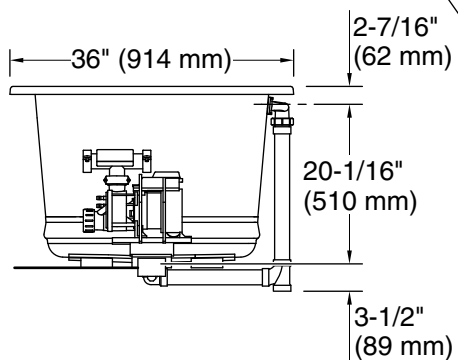

THE BOLD LOOK
OF **KOHLER**®

No change in measurements if connected with drain illustrated. (K-7272)

Drop-in Rim Detail

Blower Motor Access
30" (762 mm) W x 15" (381 mm) H Min

Lumbar Angle 33°

Required Electrical Service

Technical Information

All product dimensions are nominal.

Installation: Drop-in, Undermount
Drain location: Center
Basin area, bottom: 45-3/4" x 25-15/16" (1162 mm x 659 mm)
Basin area, top: 66" x 30" (1676 mm x 763 mm)
Weight: 165 lbs (74.8 kg)
Minimum floor load: 61 lbs/ft² (297.8 kg/m²)
Water depth: 19-7/16" (494 mm)
Water capacity: 112.9 gal (427.4 L)
Cutout: Drop-in, 71-1/2" x 35-1/2" (1816 mm x 902 mm)