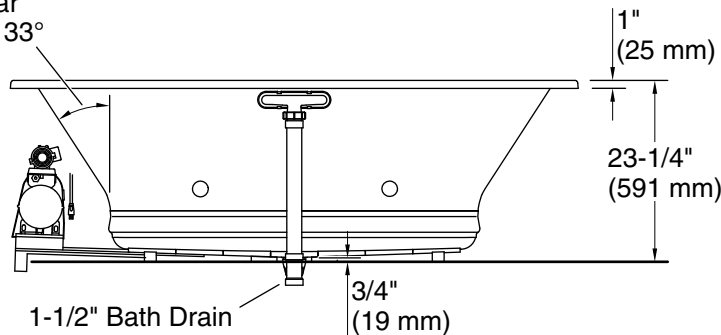

THE BOLD LOOK
OF **KOHLER**®

No change in measurements if connected with drain illustrated. (K-7272)

Drop-in Rim Detail

Blower Motor Access
30" (762 mm) W x 15" (381 mm) H Min

Lumbar Angle 33°

Required Electrical Service

Technical Information

All product dimensions are nominal.

Installation: Drop-in, Undermount
Drain location: Center
Basin area, bottom: 45-3/4" x 25-15/16" (1162 mm x 659 mm)
Basin area, top: 66" x 30" (1676 mm x 763 mm)
Weight: 165 lbs (74.8 kg)
Minimum floor load: 61 lbs/ft² (297.8 kg/m²)
Water depth: 19-7/16" (494 mm)
Water capacity: 112.9 gal (427.4 L)
Cutout: Drop-in, 71-1/2" x 35-1/2" (1816 mm x 902 mm)