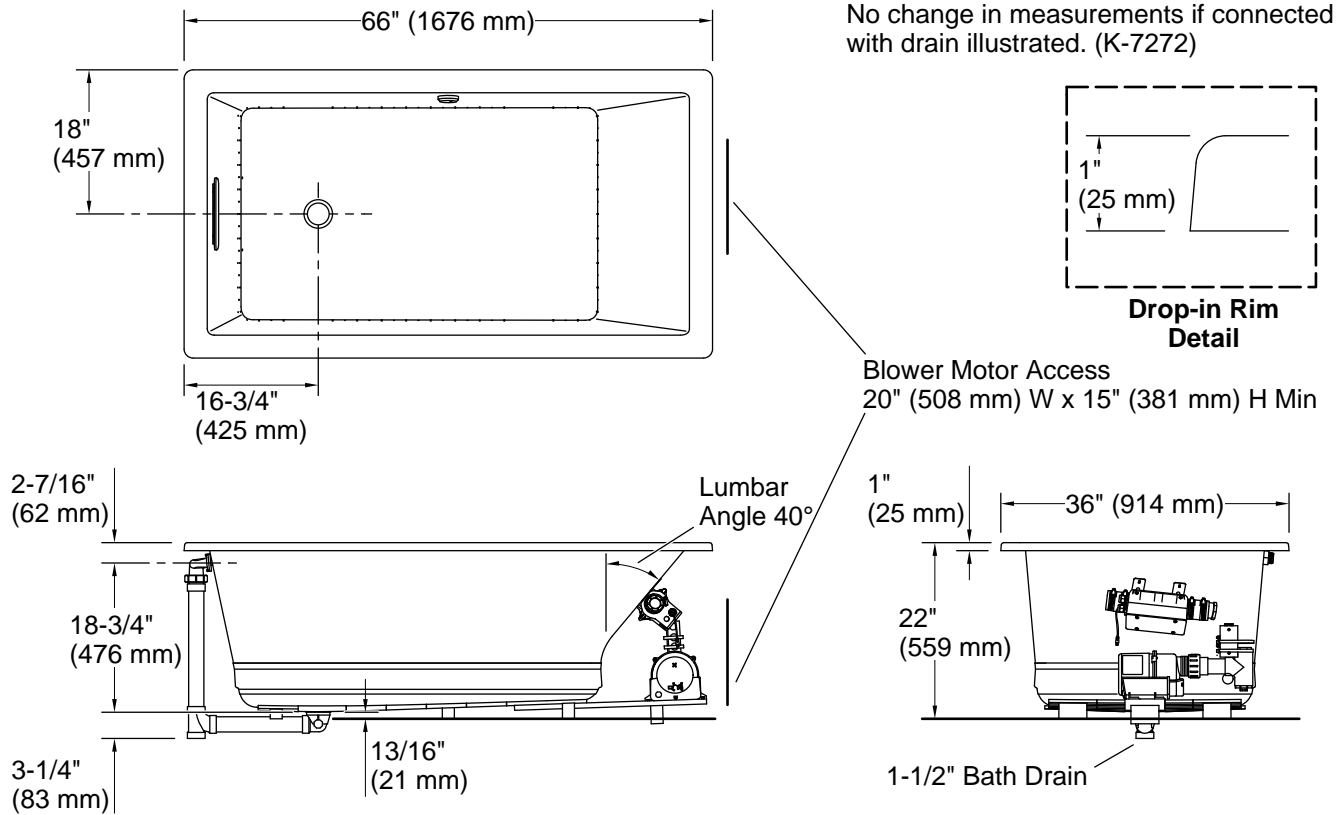

Required Electrical Service

Two dedicated circuits required, protected with Class A Ground-Fault Circuit-Interrupter (GFCI). Outside North America, this device may be known as a Residual Current Device (RCD).

Blower: 120 V, 15 A, 60 Hz
Air bath: 120 V, 15 A, 60 Hz

Technical Information

All product dimensions are nominal.

Drain location: Reversible
Basin area, bottom: 44-1/2" x 26-1/2" (1130 mm x 673 mm)
Basin area, top: 60-1/4" x 30-1/4" (1530 mm x 768 mm)
Weight: 105 lbs (47.6 kg)
Minimum floor load: 60 lbs/ft² (292.9 kg/m²)
Water depth: 17-3/4" (451 mm)
Water capacity: 102 gal (386.1 L)
Cutout: Drop-in, 65" x 35" (1651 mm x 889 mm)
Electrical component rating: Blower: 120 V, 10 A, 60 Hz
Air bath: 120 V, 5 A, 60 Hz
Blower speed: Variable

Notes

Measure your actual product for rough-in details.

Install this product according to the installation instructions.

The hot water supply should be 70% of the capacity of the bath or greater. Installations will vary.

Minimum flat for 2-7/16" (62 mm)
1-800-4KOHLER (1-800-456-4537)

Kohler Co. reserves the right to make revisions without notice to product specifications.

For the most current Specification Sheet, go to www.kohler.com USA or www.kohler.ca Canada

12-9-2024 20:35 - US/CA