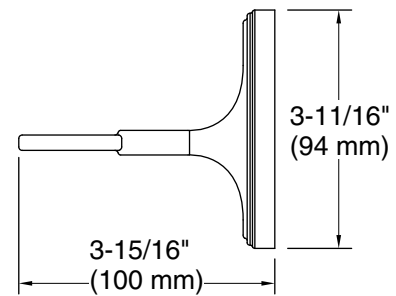

	CP	Polished Chrome
	BN	Vibrant® Brushed Nickel
	2BZ	Oil-Rubbed Bronze

Technical Information

All product dimensions are nominal.

Material: Zinc, Stainless Steel

Notes

Install this product according to the installation instructions.