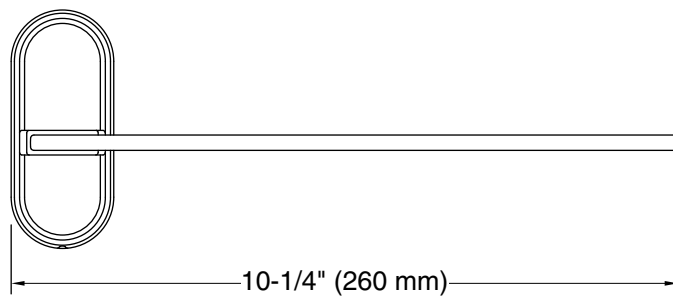

	CP	Polished Chrome
	BN	Vibrant® Brushed Nickel
	2BZ	Oil-Rubbed Bronze

Technical Information

All product dimensions are nominal.

Material: Zinc, Stainless Steel

Notes

Install this product according to the installation instructions.