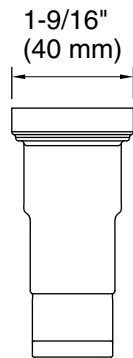

Technical Information

All product dimensions are nominal.

Material: Zinc, Stainless Steel

Notes

Install this product according to the installation instructions.