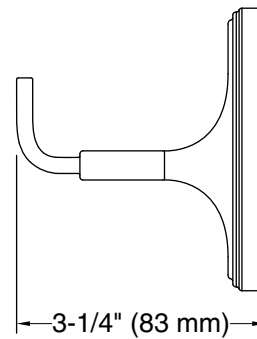

Technical Information

All product dimensions are nominal.

Material: Zinc, Stainless Steel

Notes

Install this product according to the installation instructions.