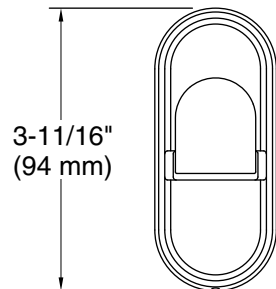

Technical Information

All product dimensions are nominal.

Material: Zinc, Stainless Steel

Notes

Install this product according to the installation instructions.